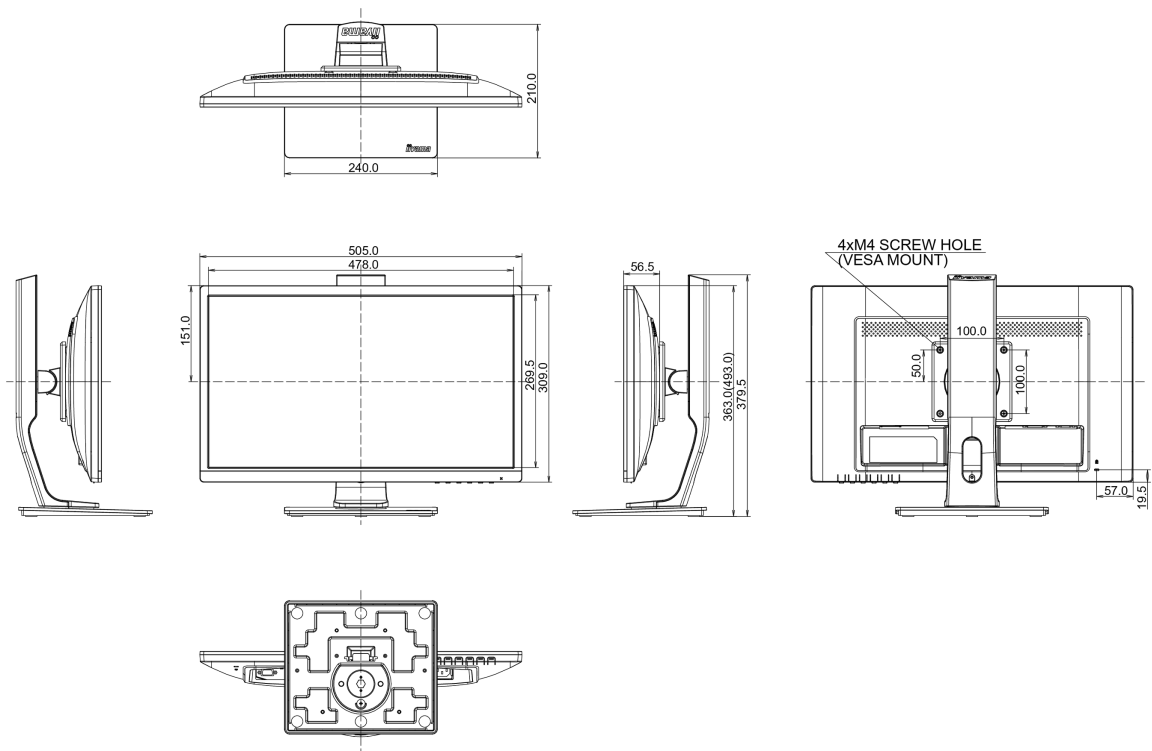

## 08 DIMENZIJE / TEŽINA

Dimenzije proizvoda Š x V x D

505 x 363 (493) x 210mm

Težina (bez kutije)

4.8kg

EAN kod

4948570115945

All trademarks and registered trademarks acknowledged. E & O E. Specification subject to change without notice. All LCD's comply with ISO-9241-307:2008 in connection with pixel defects.