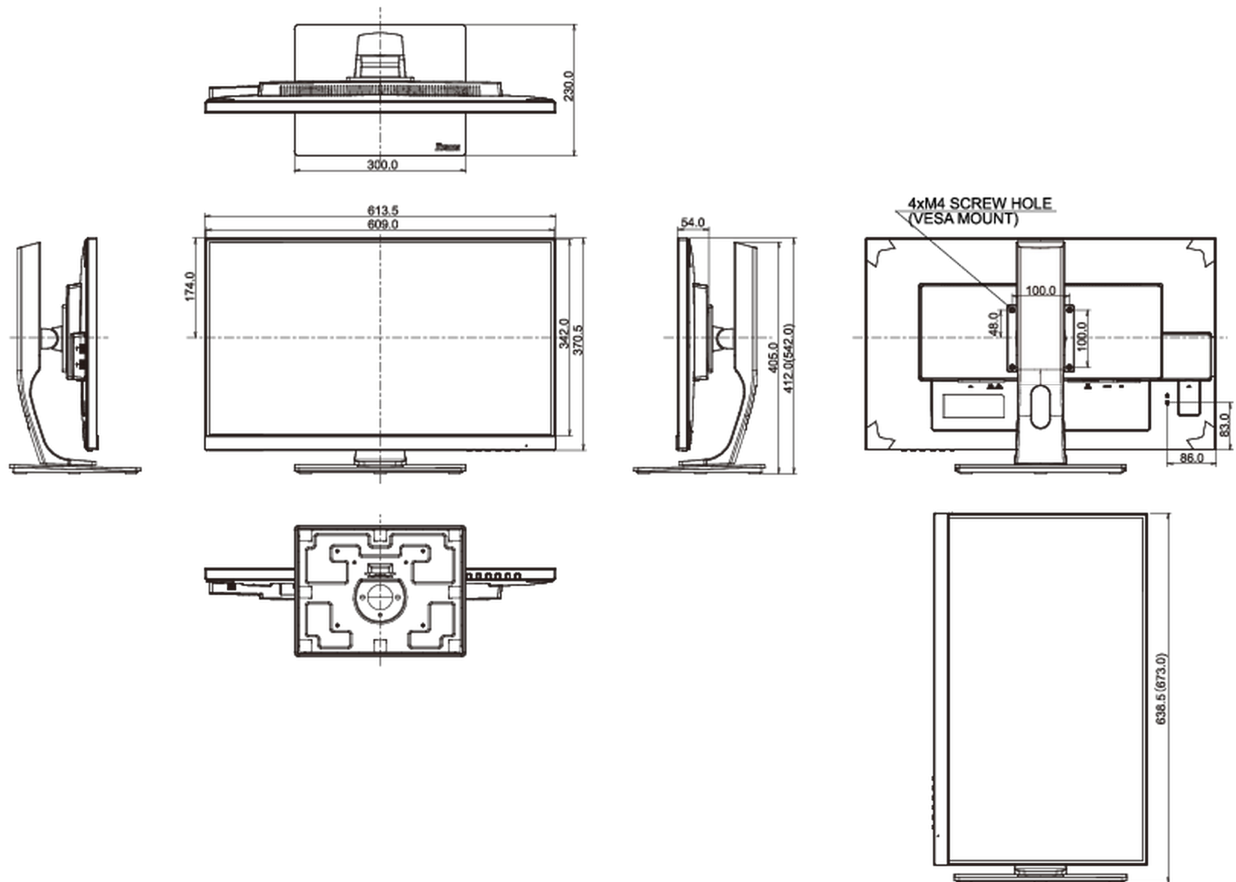

04 MECHANICAL

| | |
|------------------------------|--|
| Display position adjustments | height, pivot (rotation), swivel, tilt |
| Height adjustment | 130mm |
| Rotation (PIVOT function) | 90° |
| Swivel stand | 90°; 45° left; 45° right |
| Tilt angle | 22° up; 5° down |
| VESA mounting | 100 x 100mm |

05 ACCESSORIES INCLUDED

| | |
|--------|---------------------------------|
| Cables | power, USB, HDMI, DP |
| Other | quick start guide, safety guide |

06 POWER MANAGEMENT

| | |
|-------------------|---|
| Power supply unit | internal |
| Power supply | AC 100 - 240V, 50/60Hz |
| Power usage | 33W typical, 0.46W stand by, 0.28W off mode |

| | |
|------------------------------|---------------------------|
| Product dimensions W x H x D | 613.5 x 412 (542) x 230mm |
| Box dimensions W x H x D | 745 x 455 x 207mm |
| Weight (without box) | 6.6kg |
| EAN code | 4948570115396 |