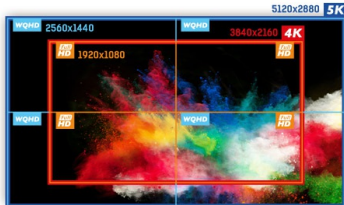

### 27" IPS panel with 5K resolution and edge-to-edge glass finish

If you consider yourself a demanding user who settles only for the best specifications and classy design, this screen is for you. Featuring 5K (5120x2880) resolution, the XB2779QQS can display 14,7 MegaPixels on the screen – a stunning 7 times more than a Full HD monitor. Users can create their own workspace by displaying and manipulating multiple applications at the same time. The IPS matrix guarantees high performance with accurate and consistent colour reproduction and wide viewing angles. The XB2779QQS is perfect for graphic and web design.

5K

5K (5120x2880) resolution means a monitor can display 14.7 MegaPixels on the screen – a stunning 7 times more than a Full HD monitor.

IPS

IPS displays are best known for wide viewing angles and natural, highly accurate colours. They are especially suited for colour-critical applications.

## 01 DISPLAY CHARACTERISTICS

Diagonal	27", 68.3cm
Panel	IPS LED
Native resolution	5120 x 2880 @60Hz (14.7 megapixel 5K, DisplayPort)
Aspect ratio	16:9
Panel brightness	440 cd/m <sup>2</sup>
Static contrast	1 200:1
Advanced contrast	80M:1
Response time (GTG)	4ms
Viewing zone	horizontal/vertical: 178°/178°, right/left: 89°/89°, up/down: 89°/89°
Colour support	16.7mIn (sRGB: 99%; NTSC: 72%)
Horizontal Sync	30 - 180kHz
Viewable area W x H	595.2 x 334.8mm, 23.4 x 13.2"
Pixel pitch	0.116mm
Colour	silver