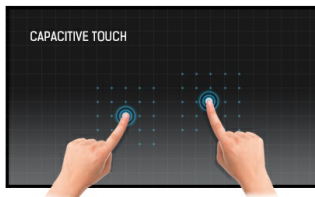

Open Frame PCAP 10 point touch screen equipped with a foam seal finish for seamless integration

The ProLite TF2415MC-B1 (23.8 inch) uses PCAP touch technology and is built into an eye-catching bezel with edge-to-edge glass. Thanks to a glass overlay covering the screen and a rugged bezel, it guarantees high durability and scratch-resistance, making it perfect for kiosk and high use public facing applications. Equipped with a foam seal finish it supports seamless integration into kiosks and provides IP65 rating resulting in dust and water resistance from the front. Landscape, portrait and face-up orientation ensures flexible mounting possibilities in almost any installation. For ease of integration, the TF2415MC-B1 comes equipped with external mounting brackets making it an ideal solution for kiosk integrators, industrial environments, control rooms and interactive multimedia.