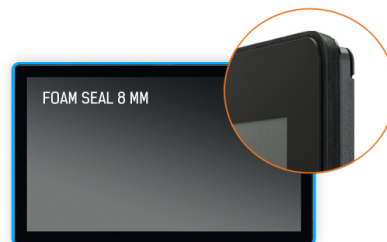

Open Frame PCAP 10 point touch screen equipped with a foam seal finish for seamless integration

The ProLite TF2415MC-B1 (23.8 inch) uses PCAP touch technology and is built into an eye-catching bezel with edge-to-edge glass. Thanks to a glass overlay covering the screen and a rugged bezel, it guarantees high durability and scratch-resistance, making it perfect for kiosk and high use public facing applications. Equipped with a foam seal finish it supports seamless integration into kiosks and provides IP65 rating resulting in dust and water resistance from the front. Landscape, portrait and face-up orientation ensures flexible mounting possibilities in almost any installation. For ease of integration, the TF2415MC-B1 comes equipped with external mounting brackets making it an ideal solution for kiosk integrators, industrial environments, control rooms and interactive multimedia.

01 KIJELZŐ JELLEMZŐI

Dizájn	Open Frame
Átló	23.8", 60.5cm
Panel	VA LED
Natív felbontás	1920 x 1080 (2.1 megapixel Full HD)
Képarány	16:9
Fényerő	250 cd/m ²
Fényerősség	215 cd/m ² érintéssel
Fényáteresztés	85%
Statikus kontraszt	3000:1 érintéssel
Válaszidő (GTG)	16ms
Látótér	horizontális/vertikális: 178°/178°, jobb/bal: 89°/89°, fel/le: 89°/89°
Horizontális szinkronizálás	31.4 - 82kHz
Látható terület Sz x M	527.04 x 296.46mm, 20.7 x 11.7"
Pixel magasság	0.2745mm
Káva színe és felülete	fekete