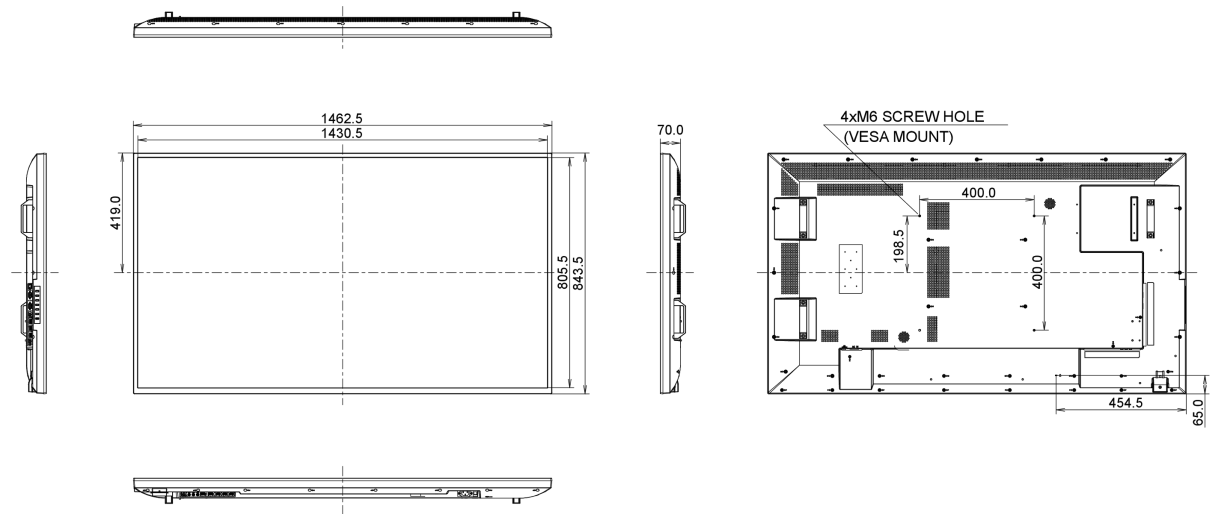

All trademarks and registered trademarks acknowledged. E & O E. Specification subject to change without notice. All LCD's comply with ISO-9241-307:2008 in connection with pixel defects.

© IYAMA CORPORATION. ALL RIGHTS RESERVED