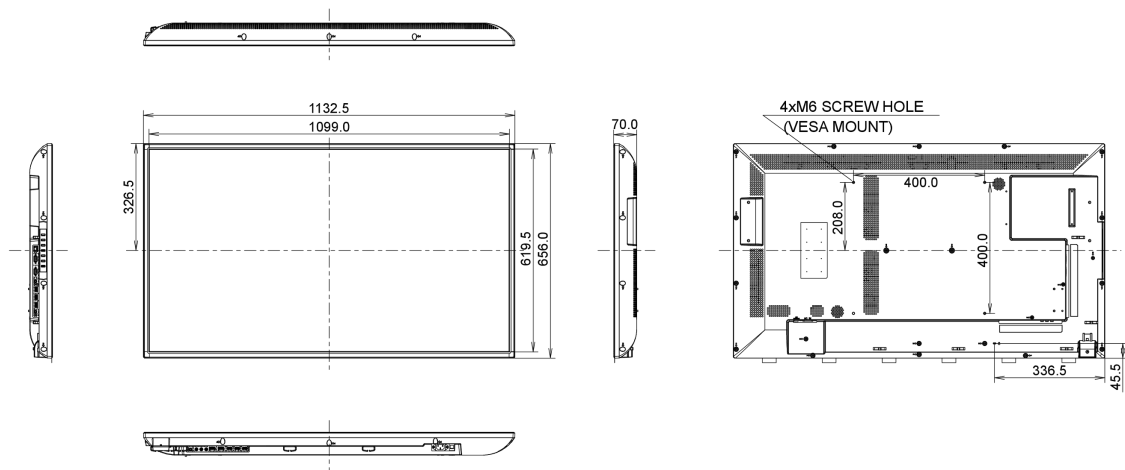

All trademarks and registered trademarks acknowledged. E & O E. Specification subject to change without notice. All LCD's comply with ISO-9241-307:2008 in connection with pixel defects.

© IIYAMA CORPORATION. ALL RIGHTS RESERVED