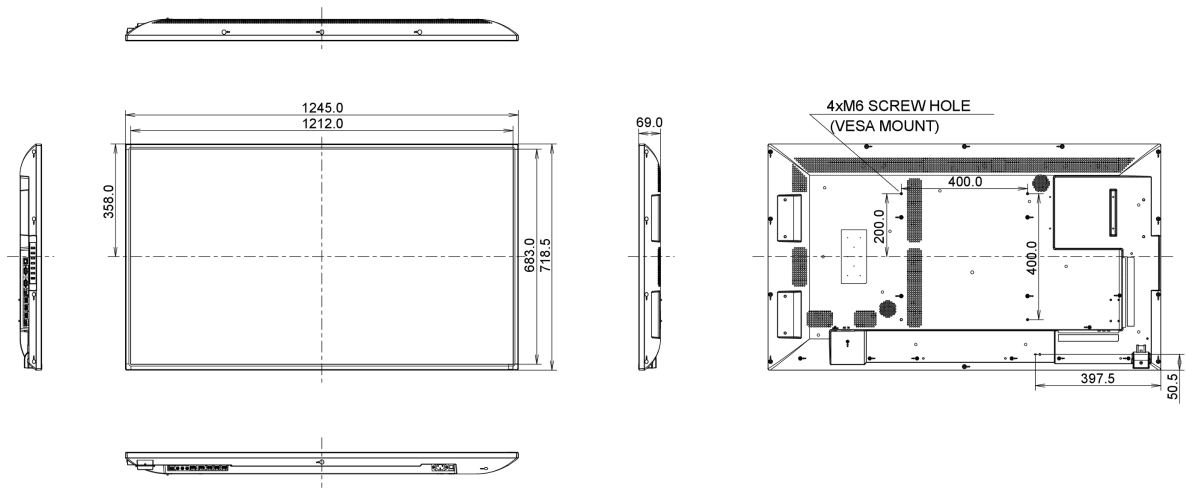

Dimenzije proizvoda Š x V x D	1245.0 x 718.5 x 69mm
Dimenzije kutije Š x V x D	1423 x 863 x 226mm
Težina (bez kutije)	16.8kg
Težina (sa kutijom)	23.7kg
EAN kod	4948570116263

All trademarks and registered trademarks acknowledged. E & O E. Specification subject to change without notice. All LCD's comply with ISO-9241-307:2008 in connection with pixel defects.