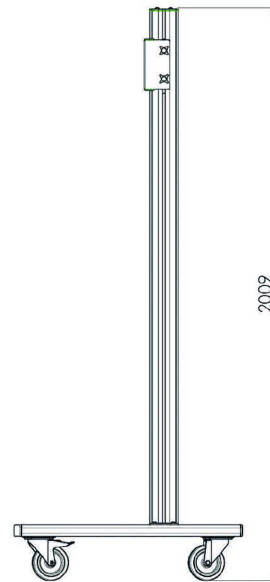

Trolley for 86-98" Large Format Displays max 160kg

The MD 062B3800 is a trolley designed for large touch screens and large format displays up to 98" and 160kg. The MD 062B3800 can be used for displays in landscape and portrait orientation. Manual height adjustment and excluding bracket. Works with the [MD_052B2010](#) bracket for landscape and the [MD_052B2040](#) bracket for portrait.

Suited for the 98" [ProLite LH9852UHS-B1](#)

01 TECHNICAL SPECIFICATION

Colour	silver
Type	Trolley
Number of screens	1
Screen size	86" - 98"
Max weight capacity	160kg / monitor

02 DIMENSIONS / WEIGHT

Product dimensions W x H x D 1400 x 2009 x 801mm

Weight (without box) 68kg

All trademarks and registered trademarks acknowledged. E & O E. Specification subject to change without notice. All LCD's comply with ISO-9241-307:2008 in connection with pixel defects.