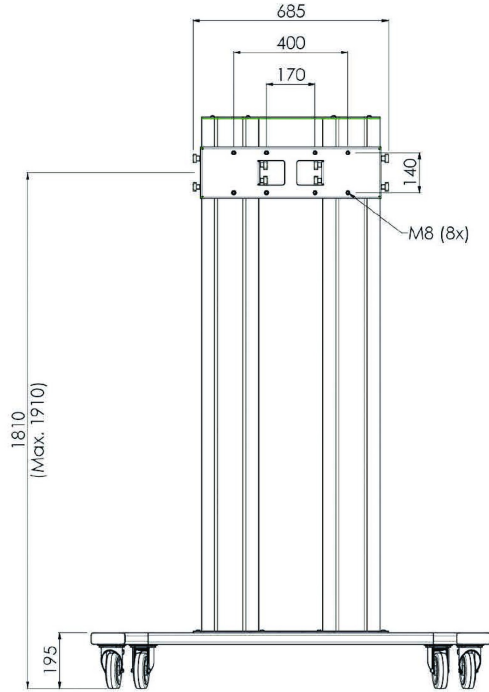

Trolley for 86-98" Large Format Displays max 160kg

The MD 062B3800 is a trolley designed for large touch screens and large format displays up to 98" and 160kg. The MD 062B3800 can be used for displays in landscape and portrait orientation. Manual height adjustment and excluding bracket. Works with the [MD_052B2010](#) bracket for landscape and the [MD_052B2040](#) bracket for portrait.

Suited for the 98" [ProLite LH9852UHS-B1](#)

01 TECHNICAL SPECIFICATION

Colour	silver
Type	Trolley
Number of screens	1
Screen size	86" - 98"
Max weight capacity	160kg / monitor

02 DIMENSIONS / WEIGHT

Product dimensions W x H x D 1400 x 2009 x 801mm

Weight (without box) 68kg

All trademarks and registered trademarks acknowledged. E & O E. Specification subject to change without notice. All LCD's comply with ISO-9241-307:2008 in connection with pixel defects.