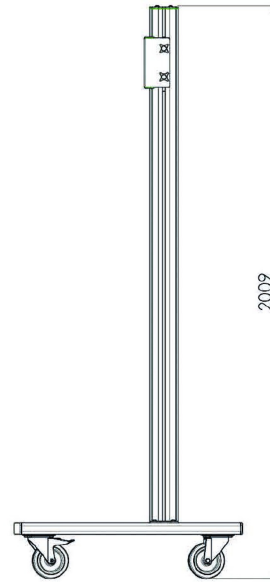

Trolley for 86-98" Large Format Displays max 160kg

The MD 062B3800 is a trolley designed for large touch screens and large format displays up to 98" and 160kg. The MD 062B3800 can be used for displays in landscape and portrait orientation. Manual height adjustment and excluding bracket. Works with the [MD_052B2010](#) bracket for landscape and the [MD_052B2040](#) bracket for portrait.

Suited for the 98" [ProLite LH9852UHS-B1](#)

01 TECHNICAL SPECIFICATION

Colour	silver
Type	Trolley
Number of screens	1
Screen size	86" - 98"
Max weight capacity	160kg / monitor

02 DIMENSIONS / WEIGHT

Product dimensions W x H x D 1400 x 2009 x 801mm

Weight (without box) 68kg

All trademarks and registered trademarks acknowledged. E & O E. Specification subject to change without notice. All LCD's comply with ISO-9241-307:2008 in connection with pixel defects.