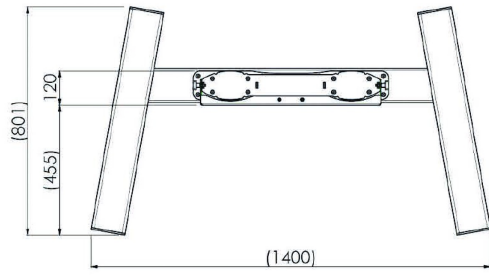

Trolley for 86-98" Large Format Displays max 160kg

The MD 062B3800 is a trolley designed for large touch screens and large format displays up to 98" and 160kg. The MD 062B3800 can be used for displays in landscape and portrait orientation. Manual height adjustment and excluding bracket. Works with the [MD_052B2010](#) bracket for landscape and the [MD_052B2040](#) bracket for portrait.

Suited for the 98" [ProLite LH9852UHS-B1](#)

01 TECHNICAL SPECIFICATION

Colour	silver
Type	Trolley
Number of screens	1
Screen size	86" - 98"
Max weight capacity	160kg / monitor

02 DIMENSIONS / WEIGHT

Product dimensions W x H x D 1400 x 2009 x 801mm

Weight (without box) 68kg

All trademarks and registered trademarks acknowledged. E & O E. Specification subject to change without notice. All LCD's comply with ISO-9241-307:2008 in connection with pixel defects.