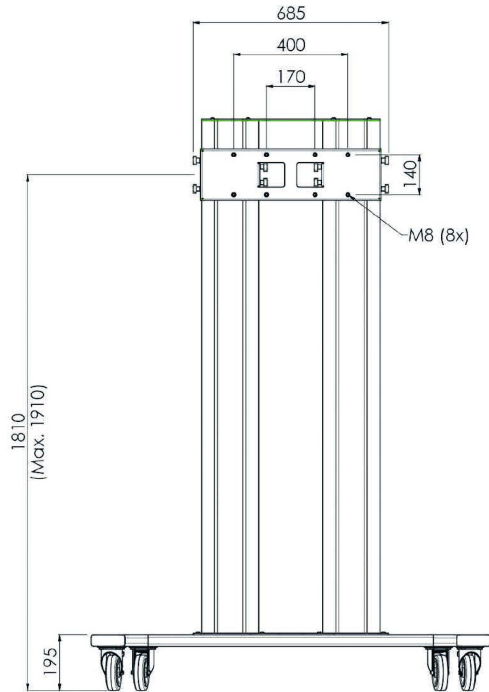

Trolley for 86-98" Large Format Displays max 160kg

The MD 062B3800 is a trolley designed for large touch screens and large format displays up to 98" and 160kg. The MD 062B3800 can be used for displays in landscape and portrait orientation. Manual height adjustment and excluding bracket. Works with the [MD_052B2010](#) bracket for landscape and the [MD_052B2040](#) bracket for portrait.

Suited for the 98" [ProLite LH9852UHS-B1](#)

01 TECHNICAL SPECIFICATION

Colour	silver
Type	Trolley
Number of screens	1
Screen size	86" - 98"
Max weight capacity	160kg / monitor

02 DIMENSIONS / WEIGHT

Product dimensions W x H x D 1400 x 2009 x 801mm

Weight (without box) 68kg

All trademarks and registered trademarks acknowledged. E & O E. Specification subject to change without notice. All LCD's comply with ISO-9241-307:2008 in connection with pixel defects.