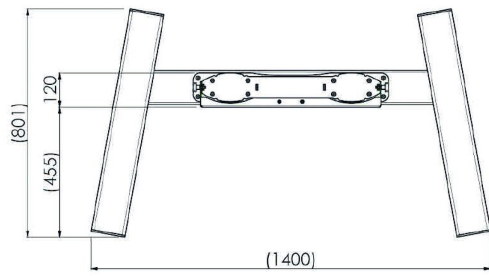

Trolley for 86-98" Large Format Displays max 160kg

The MD 062B3800 is a trolley designed for large touch screens and large format displays up to 98" and 160kg. The MD 062B3800 can be used for displays in landscape and portrait orientation. Manual height adjustment and excluding bracket. Works with the [MD_052B2010](#) bracket for landscape and the [MD_052B2040](#) bracket for portrait.

Suited for the 98" [ProLite LH9852UHS-B1](#)

01 TECHNICAL SPECIFICATION

Colour	silver
Type	Trolley
Number of screens	1
Screen size	86" - 98"
Max weight capacity	160kg / monitor

02 DIMENSIONS / WEIGHT

Product dimensions W x H x D 1400 x 2009 x 801mm

Weight (without box) 68kg

All trademarks and registered trademarks acknowledged. E & O E. Specification subject to change without notice. All LCD's comply with ISO-9241-307:2008 in connection with pixel defects.