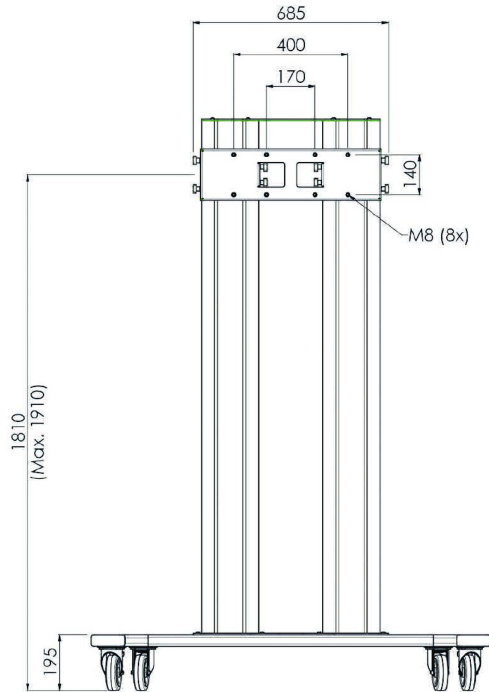

### Trolley for 86-98" Large Format Displays

The MD 062B3800 is a trolley designed for large touch screens and large format displays up to 98" and 160kg. The MD 062B3800 can be used for displays in landscape and portrait orientation. Manual height adjustment and excluding bracket. Works with the [MD 052B2010](#) bracket and the [MD 052B2040](#) portrait bracket.

Suited for the 98" [ProLite LH9852UHS-B1](#)

#### 01 ESPECIFICACIÓN TÉCNICA

Colour	plateado
Tipo	Trolley
Número de pantallas	1
Tamaño de pantalla	86" - 98"
Peso máximo	160kg / monitor

## 02 DIMENSIONES / PESO

**Producto dimensiones W x H x D** 1400 x 2009 x 801mm

**Peso (sin caja)** 68kg

All trademarks and registered trademarks acknowledged. E & O E. Specification subject to change without notice. All LCD's comply with ISO-9241-307:2008 in connection with pixel defects.