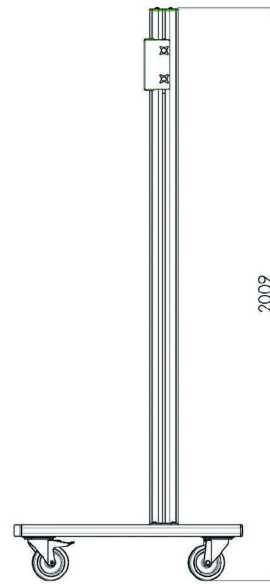

### Trolley for 86-98" Large Format Displays

The MD 062B3800 is a trolley designed for large touch screens and large format displays up to 98" and 160kg. The MD 062B3800 can be used for displays in landscape and portrait orientation. Manual height adjustment and excluding bracket. Works with the [MD 052B2010](#) bracket and the [MD 052B2040](#) portrait bracket.

Suited for the 98" [ProLite LH9852UHS-B1](#)

#### 01 ESPECIFICACIÓN TÉCNICA

Colour	plateado
Tipo	Trolley
Número de pantallas	1
Tamaño de pantalla	86" - 98"
Peso máximo	160kg / monitor

## 02 DIMENSIONES / PESO

**Producto dimensiones W x H x D** 1400 x 2009 x 801mm

**Peso (sin caja)** 68kg

All trademarks and registered trademarks acknowledged. E & O E. Specification subject to change without notice. All LCD's comply with ISO-9241-307:2008 in connection with pixel defects.