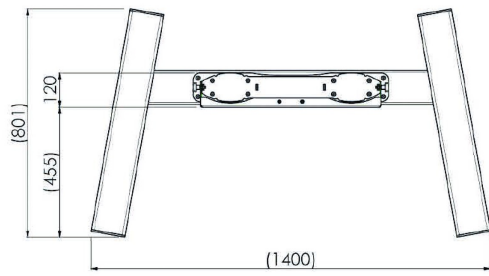

### Trolley for 86-98" Large Format Displays

The MD 062B3800 is a trolley designed for large touch screens and large format displays up to 98" and 160kg. The MD 062B3800 can be used for displays in landscape and portrait orientation. Manual height adjustment and excluding bracket. Works with the [MD 052B2010](#) bracket and the [MD 052B2040](#) portrait bracket.

Suited for the 98" [ProLite LH9852UHS-B1](#)

#### 01 ESPECIFICACIÓN TÉCNICA

Colour	plateado
Tipo	Trolley
Número de pantallas	1
Tamaño de pantalla	86" - 98"
Peso máximo	160kg / monitor

## 02 DIMENSIONES / PESO

**Producto dimensiones W x H x D** 1400 x 2009 x 801mm

**Peso (sin caja)** 68kg

All trademarks and registered trademarks acknowledged. E & O E. Specification subject to change without notice. All LCD's comply with ISO-9241-307:2008 in connection with pixel defects.