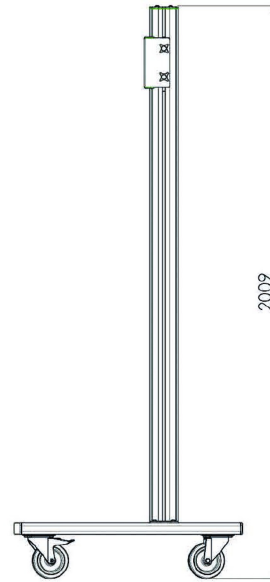

Trolley for 86-98" Large Format Displays max 160kg

The MD 062B3800 is a trolley designed for large touch screens and large format displays up to 98" and 160kg. The MD 062B3800 can be used for displays in landscape and portrait orientation. Manual height adjustment and excluding bracket. Works with the [MD_052B2010](#) bracket for landscape and the [MD_052B2040](#) bracket for portrait.

Suited for the 98" [ProLite LH9852UHS-B1](#)

01 TECHNICAL SPECIFICATION

| | |
|---------------------|-----------------|
| Colour | silver |
| Type | Trolley |
| Number of screens | 1 |
| Screen size | 86" - 98" |
| Max weight capacity | 160kg / monitor |

02 DIMENSIONS / WEIGHT

Product dimensions W x H x D 1400 x 2009 x 801mm

Weight (without box) 68kg

All trademarks and registered trademarks acknowledged. E & O E. Specification subject to change without notice. All LCD's comply with ISO-9241-307:2008 in connection with pixel defects.