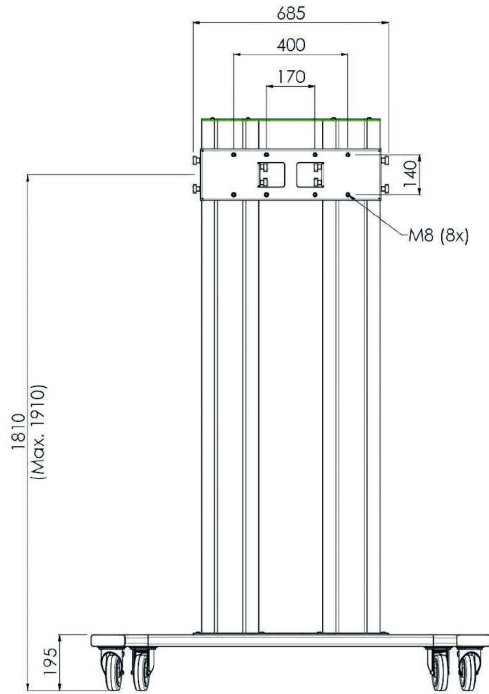

Trolley for 86-98" Large Format Displays max 160kg

The MD 062B3800 is a trolley designed for large touch screens and large format displays up to 98" and 160kg. The MD 062B3800 can be used for displays in landscape and portrait orientation. Manual height adjustment and excluding bracket. Works with the [MD_052B2010](#) bracket for landscape and the [MD_052B2040](#) bracket for portrait.

Suited for the 98" [ProLite LH9852UHS-B1](#)

01 TECHNICAL SPECIFICATION

| | |
|---------------------|-----------------|
| Colour | silver |
| Type | Trolley |
| Number of screens | 1 |
| Screen size | 86" - 98" |
| Max weight capacity | 160kg / monitor |

02 DIMENSIONS / WEIGHT

Product dimensions W x H x D 1400 x 2009 x 801mm

Weight (without box) 68kg

All trademarks and registered trademarks acknowledged. E & O E. Specification subject to change without notice. All LCD's comply with ISO-9241-307:2008 in connection with pixel defects.