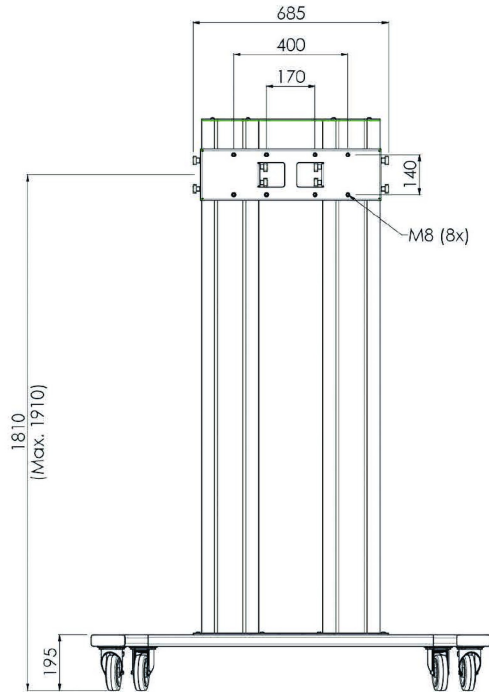

Trolley for 86-98" Large Format Displays max 160kg

The MD 062B3800 is a trolley designed for large touch screens and large format displays up to 98" and 160kg. The MD 062B3800 can be used for displays in landscape and portrait orientation. Manual height adjustment and excluding bracket. Works with the [MD_052B2010](#) bracket for landscape and the [MD_052B2040](#) bracket for portrait.

Suited for the 98" [ProLite LH9852UHS-B1](#)

01 TECHNICAL SPECIFICATION

| | |
|---------------------|-----------------|
| Colour | silver |
| Type | Trolley |
| Number of screens | 1 |
| Screen size | 86" - 98" |
| Max weight capacity | 160kg / monitor |

02 DIMENSIONS / WEIGHT

Product dimensions W x H x D 1400 x 2009 x 801mm

Weight (without box) 68kg

All trademarks and registered trademarks acknowledged. E & O E. Specification subject to change without notice. All LCD's comply with ISO-9241-307:2008 in connection with pixel defects.