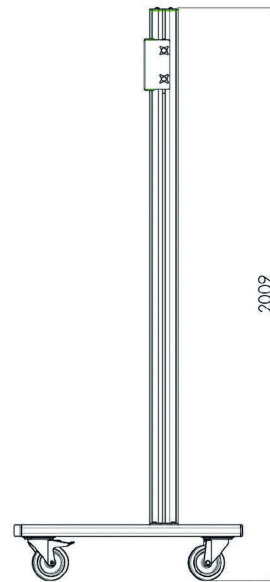

Trolley for 86-98" Large Format Displays max 160kg

The MD 062B3800 is a trolley designed for large touch screens and large format displays up to 98" and 160kg. The MD 062B3800 can be used for displays in landscape and portrait orientation. Manual height adjustment and excluding bracket. Works with the [MD_052B2010](#) bracket for landscape and the [MD_052B2040](#) bracket for portrait.

Suited for the 98" [ProLite LH9852UHS-B1](#)

01 TECHNICAL SPECIFICATION

| | |
|---------------------|-----------------|
| Colour | silver |
| Type | Trolley |
| Number of screens | 1 |
| Screen size | 86" - 98" |
| Max weight capacity | 160kg / monitor |

02 DIMENSIONS / WEIGHT

Product dimensions W x H x D 1400 x 2009 x 801mm

Weight (without box) 68kg

All trademarks and registered trademarks acknowledged. E & O E. Specification subject to change without notice. All LCD's comply with ISO-9241-307:2008 in connection with pixel defects.