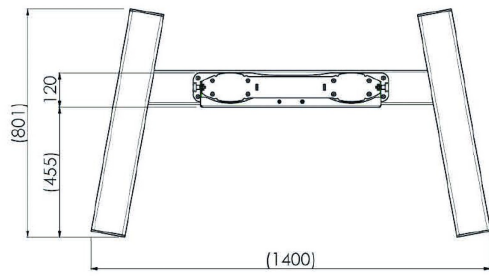

Trolley for 86-98" Large Format Displays max 160kg

The MD 062B3800 is a trolley designed for large touch screens and large format displays up to 98" and 160kg. The MD 062B3800 can be used for displays in landscape and portrait orientation. Manual height adjustment and excluding bracket. Works with the [MD_052B2010](#) bracket for landscape and the [MD_052B2040](#) bracket for portrait.

Suited for the 98" [ProLite LH9852UHS-B1](#)

01 TECHNICAL SPECIFICATION

| | |
|---------------------|-----------------|
| Colour | silver |
| Type | Trolley |
| Number of screens | 1 |
| Screen size | 86" - 98" |
| Max weight capacity | 160kg / monitor |

02 DIMENSIONS / WEIGHT

Product dimensions W x H x D 1400 x 2009 x 801mm

Weight (without box) 68kg

All trademarks and registered trademarks acknowledged. E & O E. Specification subject to change without notice. All LCD's comply with ISO-9241-307:2008 in connection with pixel defects.