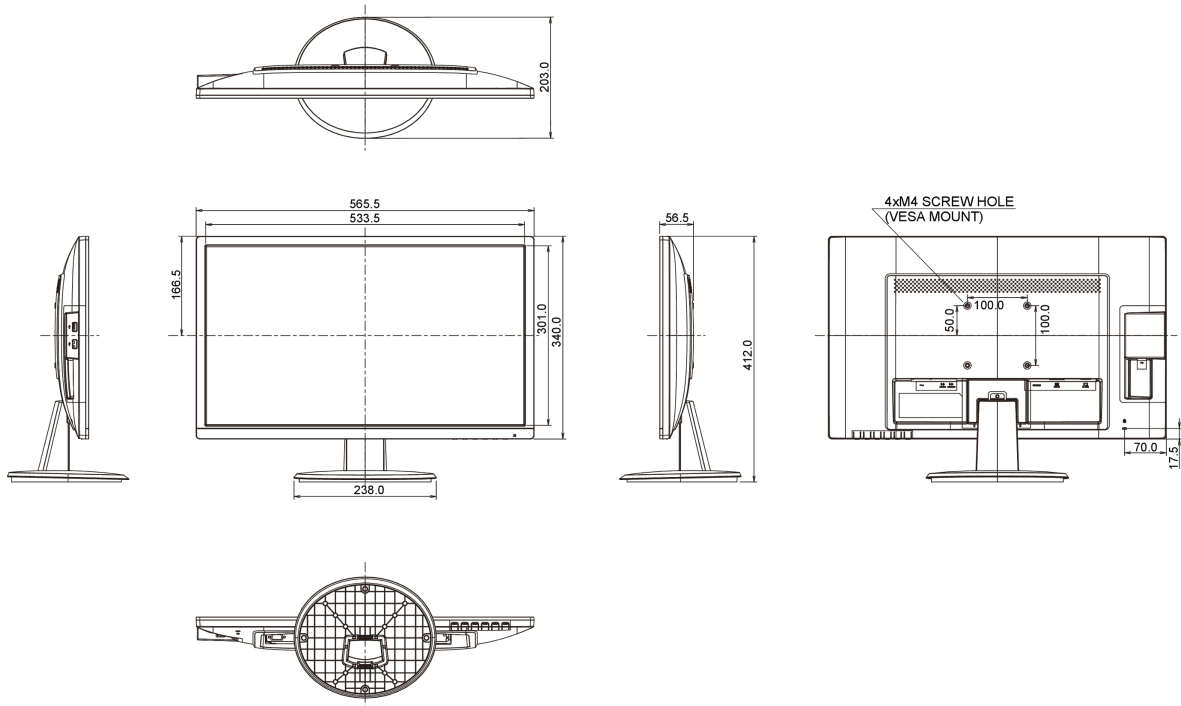

Power supply unit	internal
Power supply	AC 100 - 240V, 50/60Hz
Power usage	24.9W typical, 0.32W stand by, 0.27W off mode

07 SUSTAINABILITY

Regulations	TCO Certified, CE, TÜV-GS, VCCI-B, PSE, RoHS support, ErP, WEEE, EPEAT, CU, REACH, ENERGY STAR® * (*This model meets old ENERGY STAR® criteria only.)

REACH SVHC	above 0.1%: Lead

08 DIMENSIONS / WEIGHT

Product dimensions W x H x D	565.5 x 412 x 203mm

Weight (without box)	3.4kg

EAN code	4948570116553

All trademarks and registered trademarks acknowledged. E & O E. Specification subject to change without notice. All LCD's comply with ISO-9241-307:2008 in connection with pixel defects.

© IIYAMA CORPORATION. ALL RIGHTS RESERVED