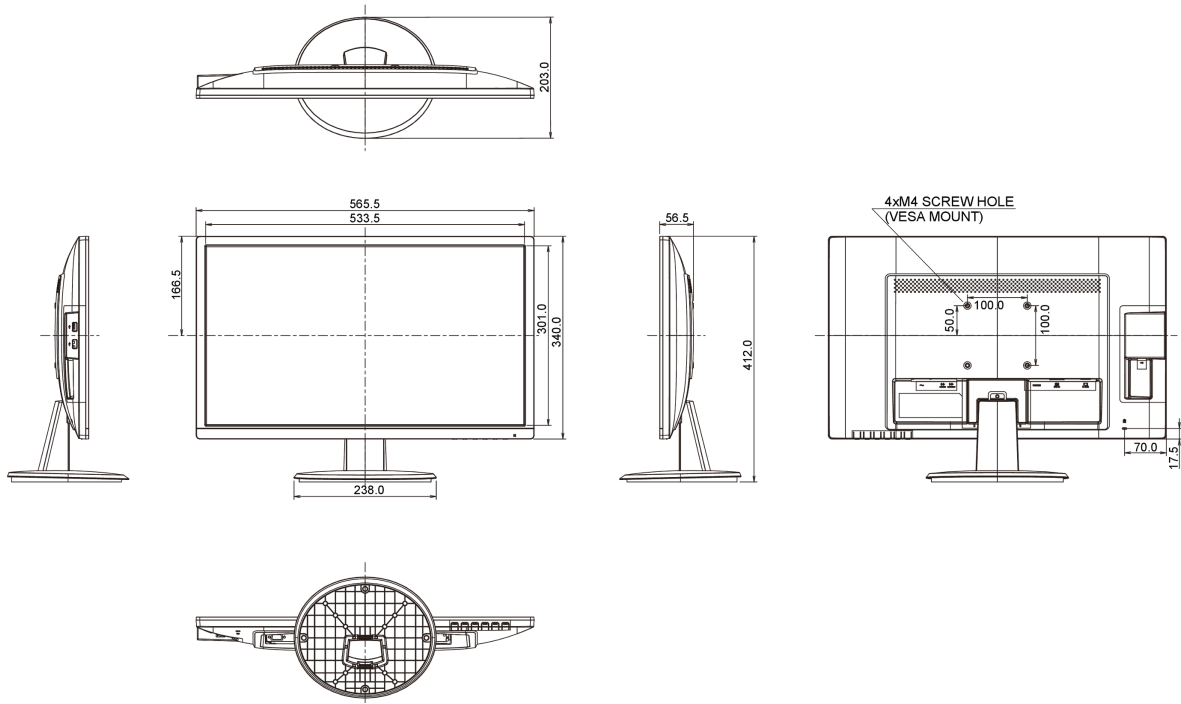

## 08 DIMENZIJE / TEŽINA

Dimenzije proizvoda Š x V x D

565.5 x 412 x 203mm

Težina (bez kutije)

3.4kg

EAN kod

4948570116553

All trademarks and registered trademarks acknowledged. E & O E. Specification subject to change without notice. All LCD's comply with ISO-9241-307:2008 in connection with pixel defects.