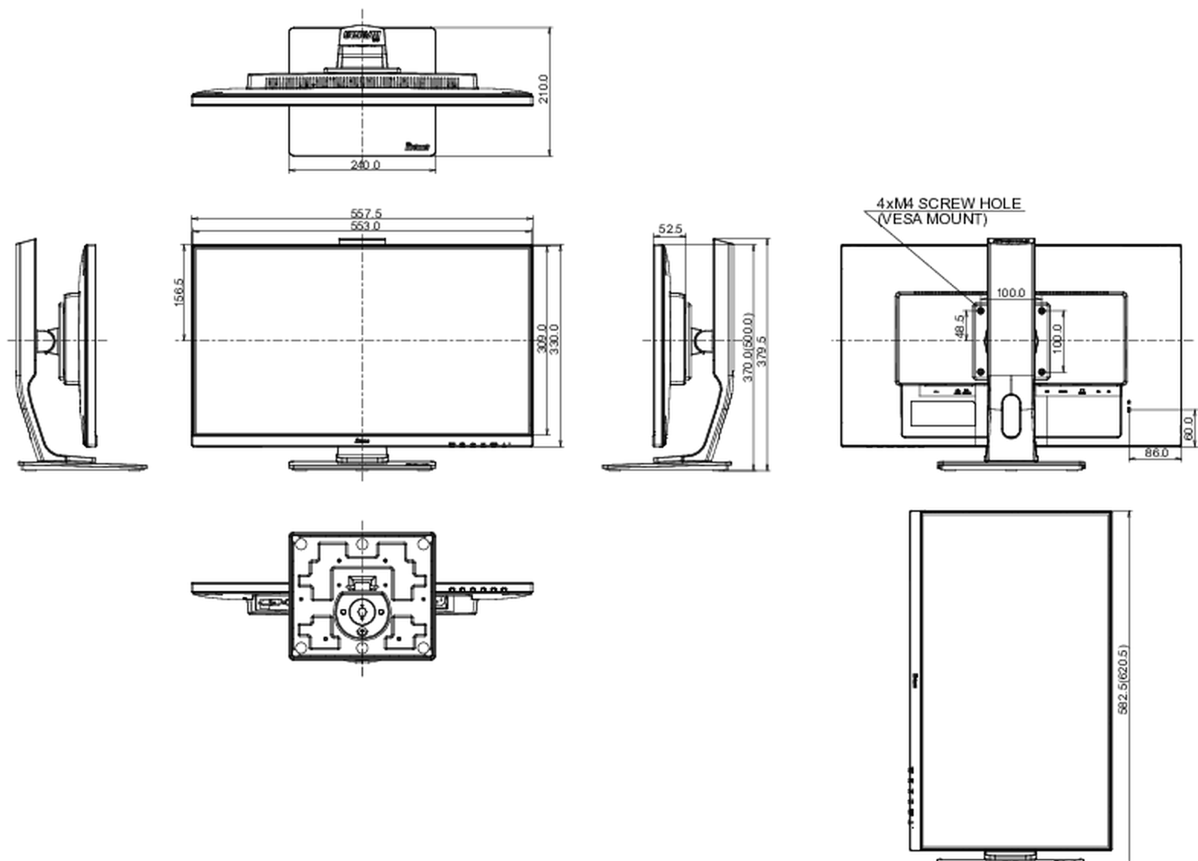

04 MECHANICAL

Display position adjustments	height, pivot (rotation), swivel, tilt
Height adjustment	130mm
Rotation (PIVOT function)	90°
Swivel stand	90°; 45° left; 45° right
Tilt angle	22° up; 5° down
VESA mounting	100 x 100mm

REACH SVHC	above 0.1%: Lead
------------	------------------

08 DIMENSIONS / WEIGHT

Product dimensions W x H x D	557.5 x 370 (500) x 210mm
Weight (without box)	5.2kg
EAN code	4948570116461

All trademarks and registered trademarks acknowledged. E & O E. Specification subject to change without notice. All LCD's comply with ISO-9241-307:2008 in connection with pixel defects.