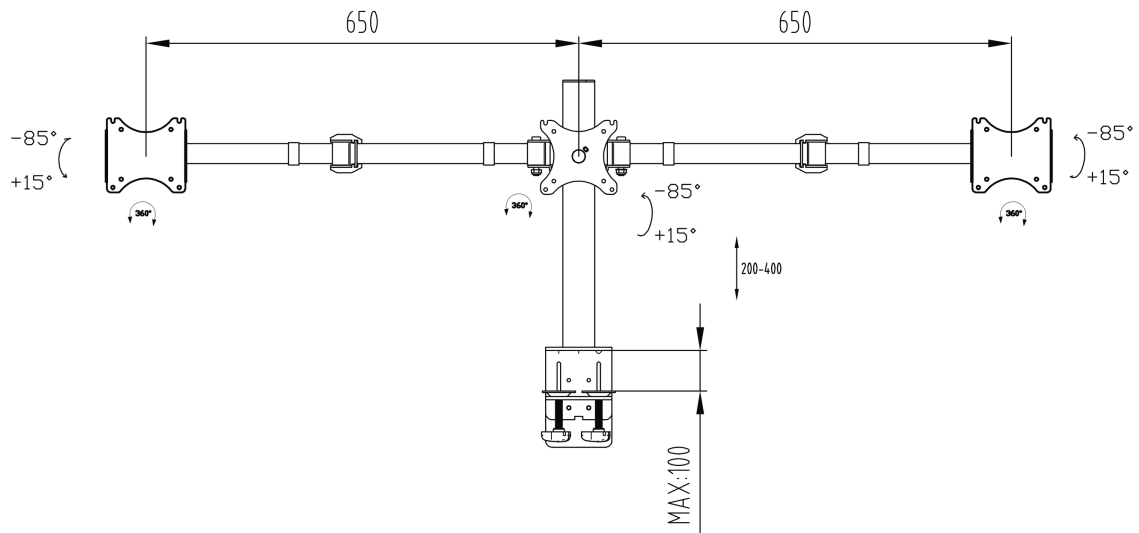

Simple and functional triple desktop arm

The iiyama DS1003C-B1 is a desk mount for three flat screens up to 27". Thanks to the arm you can create a triple monitor setup even if your desk space is very limited, and the cable management system helps to keep your workplace tidy. Broad adjustment capabilities, including tilt, height and rotation, the arm offers, allow you to easily adjust the position of the screens to your preferences assuring comfortable and healthy body posture.

01 SPECIFIKACE

Type	desk mount for desktop monitor
Number of screens	3
Desk monut	svorka
Screen size	10" - 27"
Height adjustment	200 - 400mm
Screen rotation	PIVOT 90°
Váha max.	10kg / monitor
VESA minimum	75 x 75mm
VESA maximum	100 x 100mm

02 ROZMĚRY / HMOTNOST

EAN code

4948570032273

Všechny ochranné známky jsou registrovány a chráněny. Vyhrazené právo na změny. Veškeré ploché panely LCD splňují normu ISO-9241-307:2008 v oblasti počtu vadných pixelů.