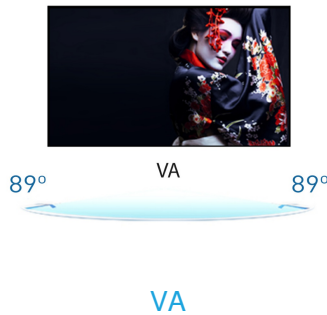

24" Full HD monitor with VA panel and a height adjustable stand

ProLite XB2474HS - a 24" LED backlit LCD Screen featuring VA panel technology, guarantees accurate and consistent colour reproduction with wide viewing angles. Triple input configuration (VGA, HDMI, DisplayPort) assures compatibility with many platforms. The monitor features a height adjustable stand with PIVOT function making it an excellent choice for Universities, Corporate and Financial Markets.

01 DISPLAY CHARACTERISTICS

Diagonal	23.6", 60cm
Panel	VA LED, matte finish
Native resolution	1920 x 1080 @75Hz (HDMI&DisplayPort, 2.1 megapixel Full HD)
Aspect ratio	16:9
Panel brightness	250 cd/m ²
Static contrast	3000:1
Advanced contrast	80M:1
Response time (GTG)	4ms
Viewing zone	horizontal/vertical: 178°/178°, right/left: 89°/89°, up/down: 89°/89°
Colour support	16.7mIn (sRGB: 99%; NTSC: 72%)
Horizontal Sync	30 - 80kHz
Viewable area W x H	521.3 x 293.2mm, 20.5 x 11.5"
Pixel pitch	0.272mm
Colour	matte

04 MECHANICAL

Display position adjustments	height, swivel, tilt, pivot (rotation both sides)
Height adjustment	130mm
Rotation (PIVOT function)	90°
Swivel stand	90°; 45° left; 45° right
Tilt angle	21° up; 2° down
VESA mounting	100 x 100mm