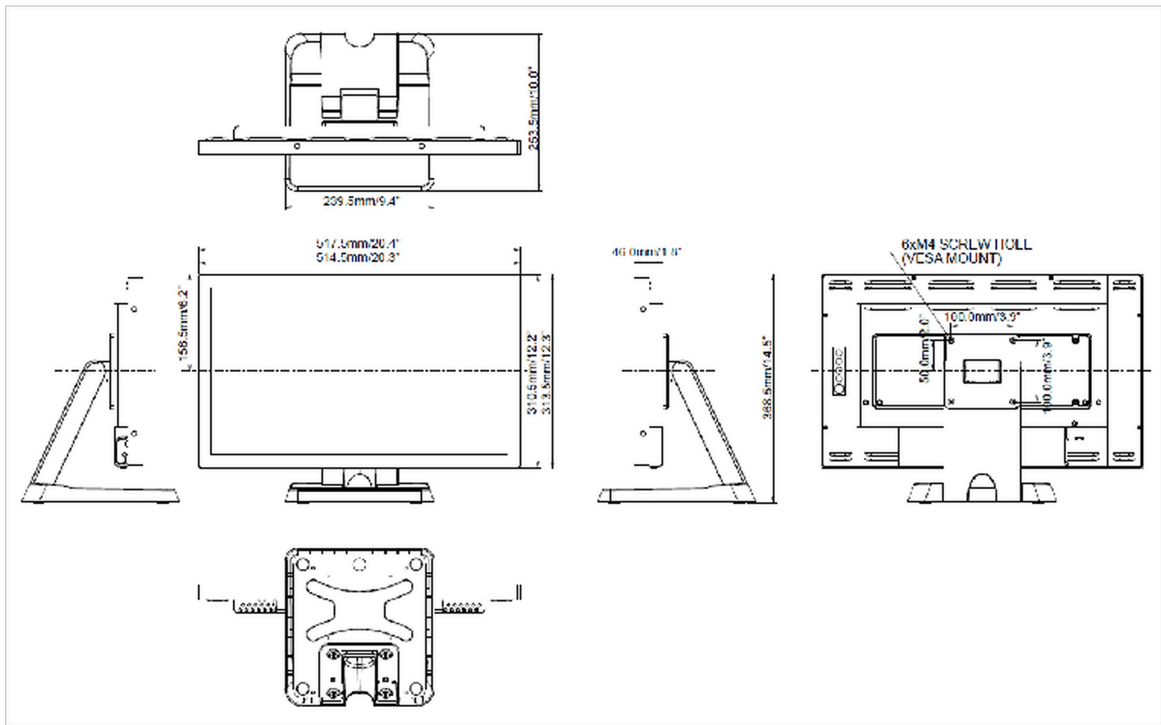

## 10 DIMENSIONS / WEIGHT

<b>Product dimensions W x H x D</b>	517.5 x 351.5 x 219mm
<b>Box dimensions W x H x D</b>	615 x 450 x 330mm
<b>Weight (without box)</b>	6.6kg
<b>EAN code</b>	4948570117178

All trademarks and registered trademarks acknowledged. E & O E. Specification subject to change without notice. All LCD's comply with ISO-9241-307:2008 in connection with pixel defects.