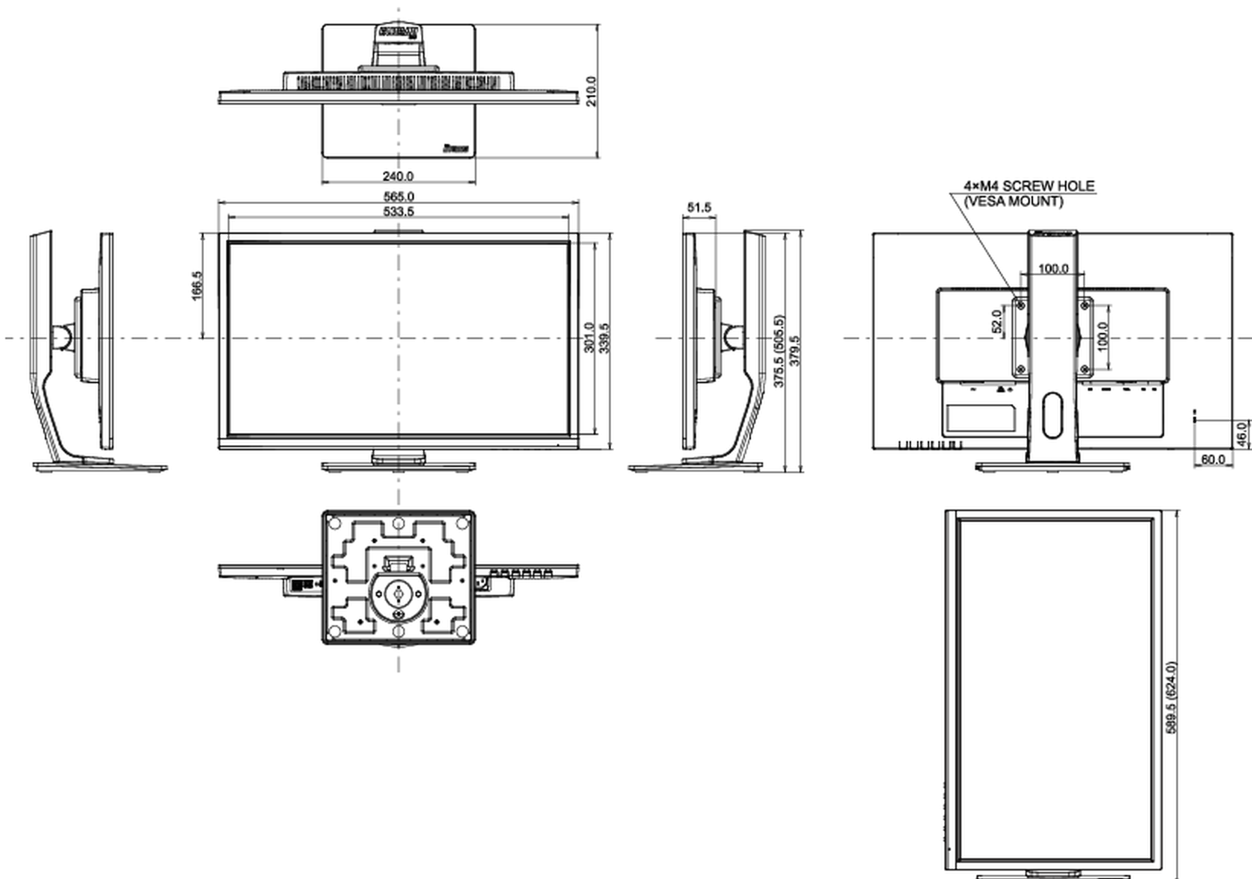

04 MECHANICAL

Display position adjustments	height, pivot (rotation), swivel, tilt
Height adjustment	130mm
Rotation (PIVOT function)	90°
Swivel stand	90°; 45° left; 45° right
Tilt angle	22° up; 5° down
VESA mounting	100 x 100mm

REACH SVHC above 0.1%: Lead

08 DIMENSIONS / WEIGHT

Product dimensions W x H x D 565.5 x 375.5 (505.5) x 210mm

Weight (without box) 5.1kg

EAN code 4948570117376

All trademarks and registered trademarks acknowledged. E & O E. Specification subject to change without notice. All LCD's comply with ISO-9241-307:2008 in connection with pixel defects.