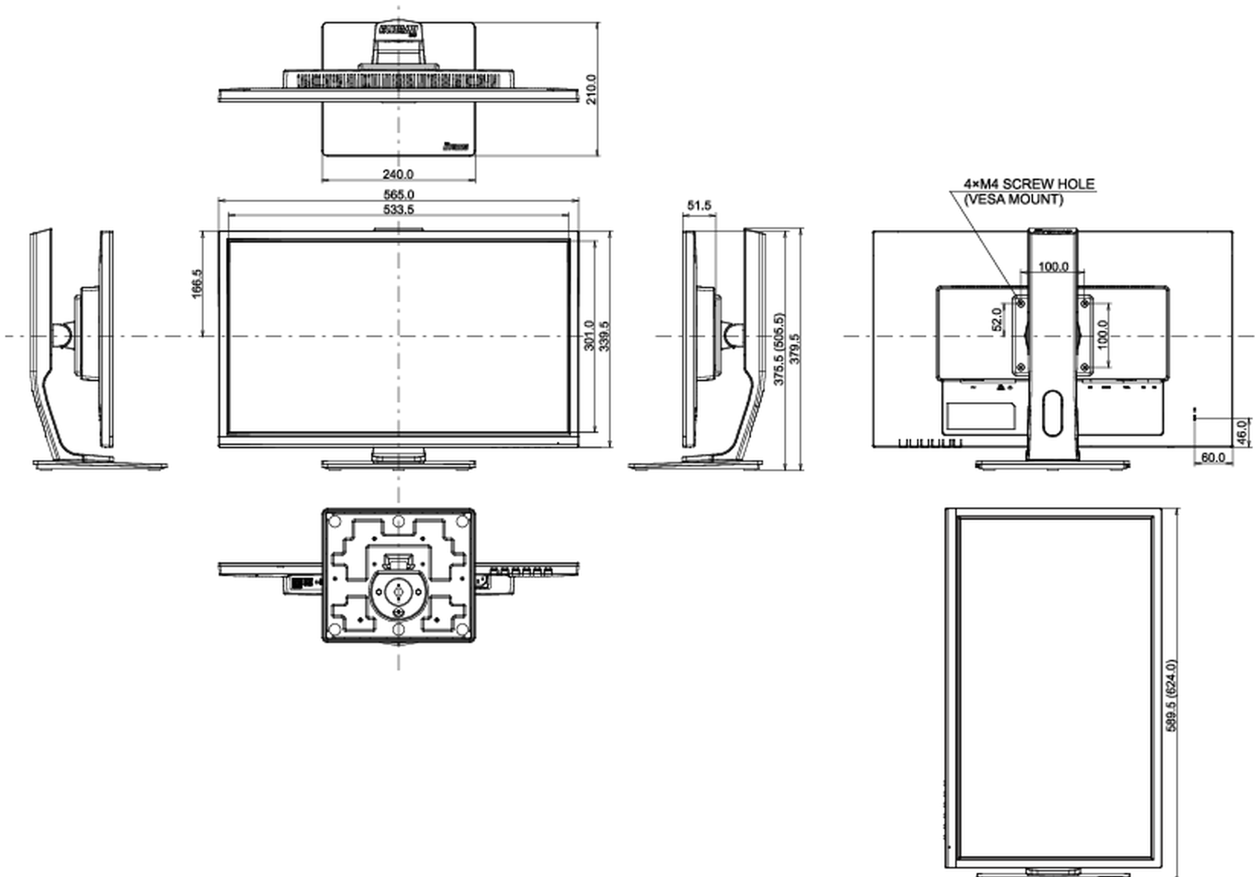

04 MECHANICAL

Display position adjustments	height, pivot (rotation), swivel, tilt
Height adjustment	130mm
Rotation (PIVOT function)	90°
Swivel stand	90°; 45° left; 45° right
Tilt angle	22° up; 5° down
VESA mounting	100 x 100mm

REACH SVHC above 0.1%: Lead

08 DIMENSIONS / WEIGHT

Product dimensions W x H x D 565.5 x 375.5 (505.5) x 210mm

Weight (without box) 5.1kg

EAN code 4948570117420

All trademarks and registered trademarks acknowledged. E & O E. Specification subject to change without notice. All LCD's comply with ISO-9241-307:2008 in connection with pixel defects.