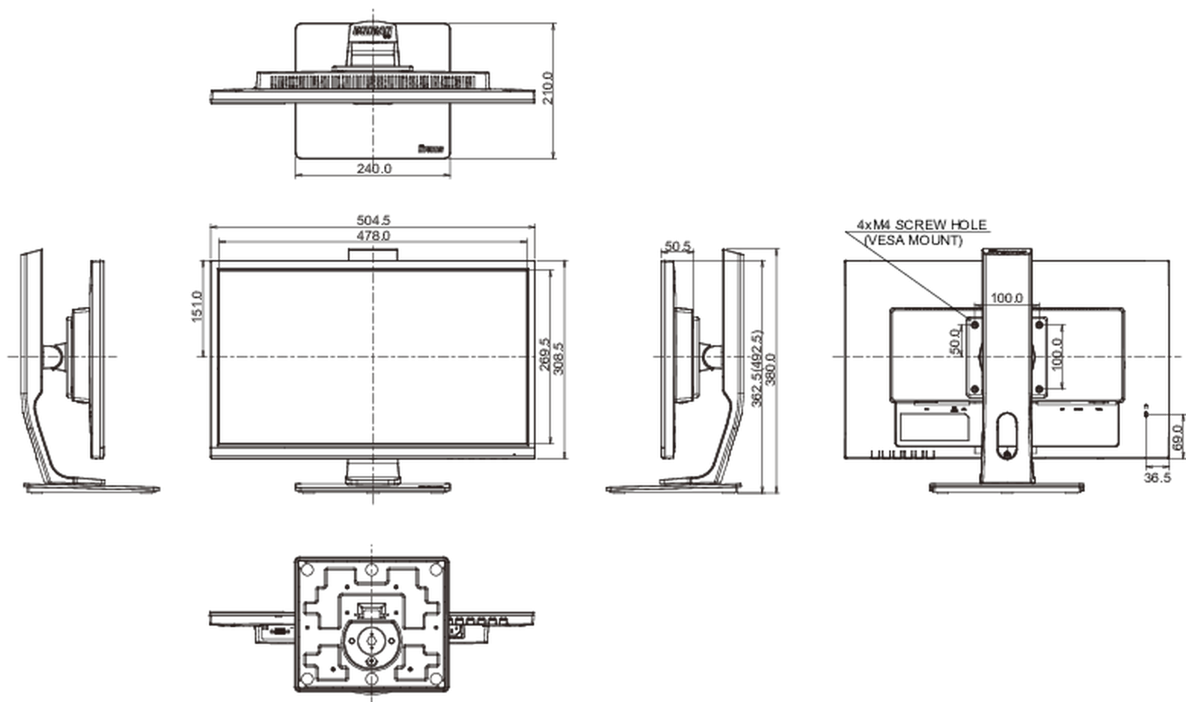

04 MECHANICAL

Display position adjustments	height, pivot (rotation), swivel, tilt
Height adjustment	130mm
Rotation (PIVOT function)	90°
Swivel stand	90°; 45° left; 45° right
Tilt angle	22° up; 5° down
VESA mounting	100 x 100mm

REACH SVHC	above 0.1%: Lead
------------	------------------

08 DIMENSIONS / WEIGHT

Product dimensions W x H x D	504.5 x 362.5 (492.5) x 210mm
Box dimensions W x H x D	685 x 190 x 419mm
Weight (without box)	4.7kg
EAN code	4948570117314