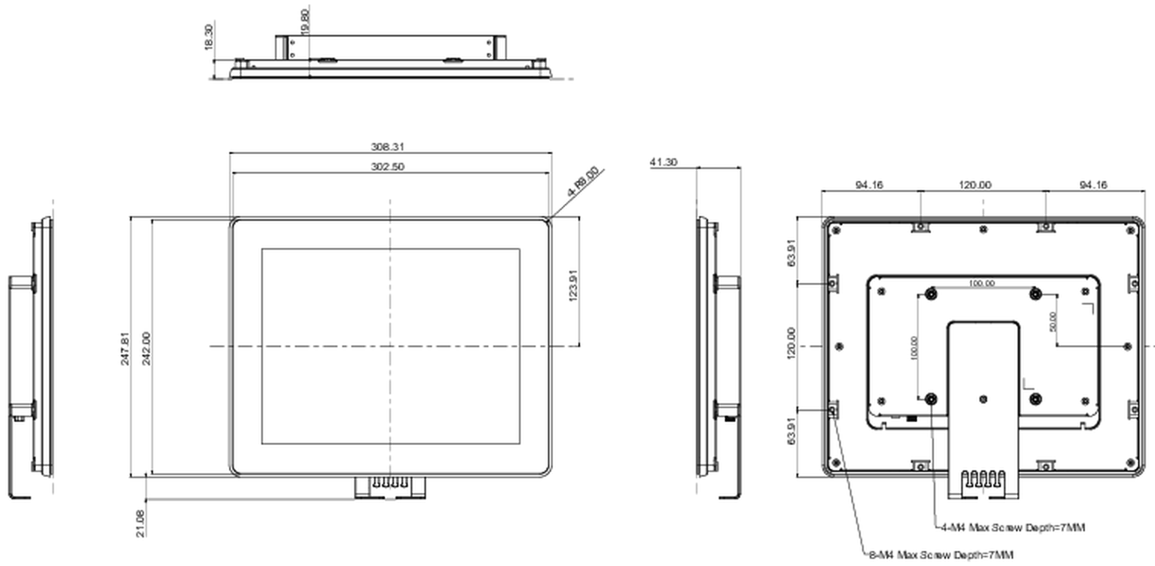

## 08 POWER MANAGEMENT

Power supply unit	external
Power supply	DC 12 V
Power usage	10W typical, 0.55W stand by, 0.5W off mode

## 10 DIMENSIONS / WEIGHT

Product dimensions W x H x D	308.5 x 248 x 41.5mm
Box dimensions W x H x D	435 x 355 x 165mm
Weight (without box)	2.1kg
Weight (with box)	3.9kg
EAN code	4948570118007

iiyama - TF1215MC-B1