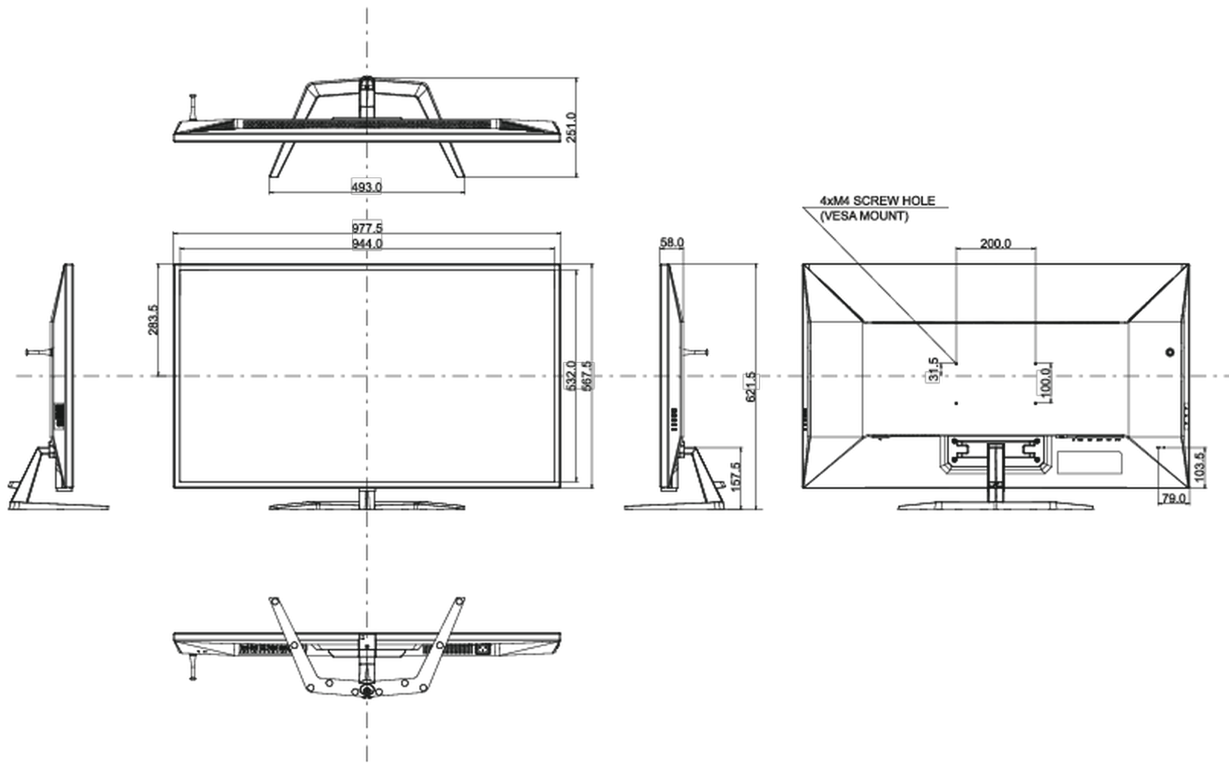

Cables power, USB, HDMI, DP

Other quick start guide, safety guide

Remote control yes (batteries included)

06 POWER MANAGEMENT

Power supply unit internal

Power supply AC 100 - 240V, 50/60Hz

Power usage 92W typical, 0.5W stand by, 0.5W off mode

07 SUSTAINABILITY

Regulations CE, TÜV-Bauart, EAC, PSE, RoHS support, ErP, WEEE, VCCI, REACH, UKCA

Energy efficiency class (Regulation (EU) 2017/1369) G

REACH SVHC above 0.1%: Lead

08 DIMENSIONS / WEIGHT

Product dimensions W x H x D 977.5 x 621.5 x 251mm

Box dimensions W x H x D 1071 x 760 x 240mm

Weight (without box) 14.5kg

Weight (without stand) 12.7kg

Weight (with box) 19kg

EAN code 4948570118519