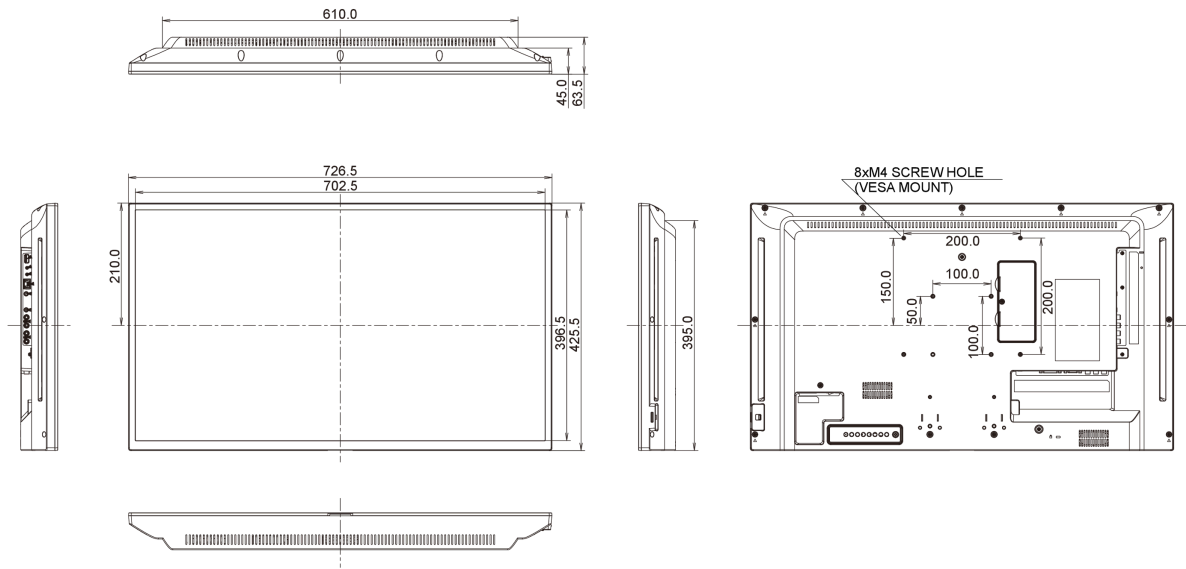

09 DIMENSIONS / WEIGHT

| | |
|-------------------------------------|------------------------|
| Product dimensions W x H x D | 726.5 x 425.4 x 65.1mm |
| Box dimensions W x H x D | 818 x 547 x 139mm |
| Weight (without box) | 5.7kg |
| Weight (with box) | 7,7kg |
| EAN code | 4948570119486 |