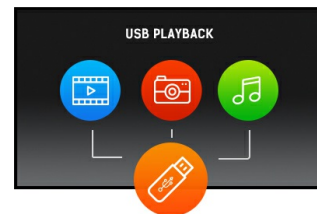

32" Full HD professional large format display

The ProLite LE3240S is a 32" Full HD, professional and fanless LED-backlit display. Incorporating the latest Commercial Grade VA panel technology, the display guarantees great viewing from all angles, high brightness and exceptional colour clarity. A wide range of video and audio inputs ensures compatibility with multiple platforms. ProLite LE3240S is prepared for easy installation using the VESA wall mount. This display will suit a massive range of applications including public signage, retail, exhibitions and conference centres, POS/POI, control rooms and production facilities.

VA

VA panel technology offers higher contrast, darker blacks and much better viewing angles than standard TN technology. The screen will look good no matter what angle you look at it.

USB Playback

The monitor supports playback of presentations, video and almost any type of content stored on the USB device or internal memory.

03 FEATURES

| | |
|------------------------------|---------|
| Max. non-stop operating time | 16/7 |
| Media playback | yes |
| Housing (bezel) | plastic |

04 GENERAL

| | |
|-----------------|--|
| OSD languages | EN, DE, FR, ES, IT, RU, CZ, NL, PL |
| Control buttons | Power, Mute, Input, +, -, Up, Down, Menu |
| User controls | picture (picture mode, backlight, contrast, brightness, chroma, phase, sharpness, colour temp., noise reduction, film mode, rest), sound (sound mode, treble, bass, balance, surround, speaker, audio source, reset), screen (PAP setting, display wall, aspect, adjust screen, freeze), setting (language, schedule, power save, control setting, network settings, set monitor ID, HDMI control, advanced, information, reset all) |
| Plug&Play | DDC2B, Mac OSX |