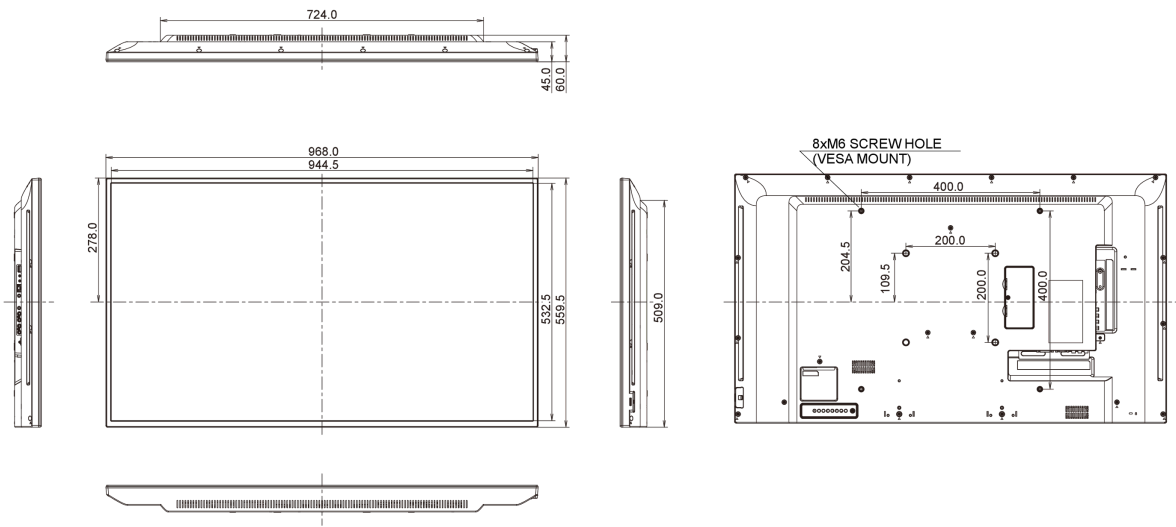

09 DIMENSIONS / WEIGHT

Product dimensions W x H x D	968 x 559.5 x 61mm
Box dimensions W x H x D	1070 x 696 x 159mm
Weight (without box)	8.7kg
Weight (with box)	10.75kg
EAN code	4948570119493

All trademarks and registered trademarks acknowledged. E & O E. Specification subject to change without notice. All LCD's comply with ISO-9241-307:2008 in connection with pixel defects.