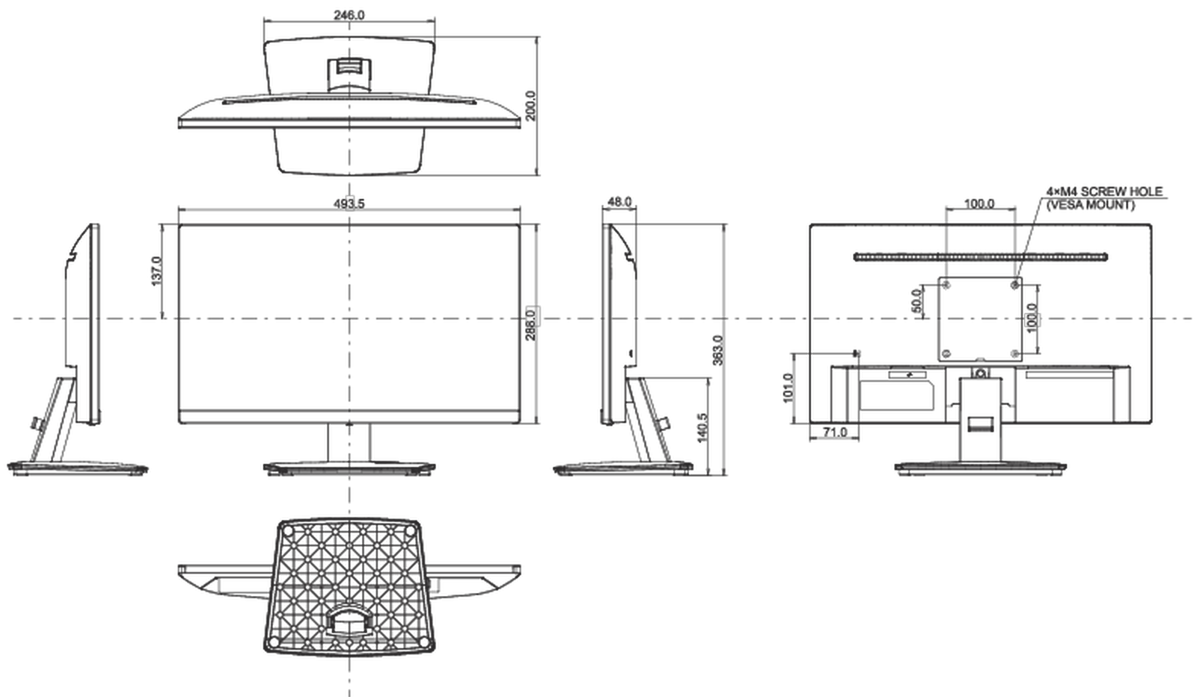

04 MECHANICAL

Display position adjustments	tilt
Tilt angle	22° up; 54° down
VESA mounting	100 x 100mm
Cable management system	yes

05 ACCESSORIES INCLUDED

Cables power, USB, HDMI

Other quick start guide, safety guide

Energy efficiency class (Regulation (EU) 2017/1369) D

EPEAT *registration varies by country, go to www.epeat.net for details

REACH SVHC above 0.1%: Lead

08 DIMENSIONS / WEIGHT

Product dimensions W x H x D 493.5 x 363 x 200mm

Box dimensions W x H x D 564 x 120 x 386mm

Weight (without box) 2.7kg

Weight (with box) 3.4kg

EAN code 4948570120772

307:2008 in connection with pixel defects.

© IIYAMA CORPORATION. ALL RIGHTS RESERVED