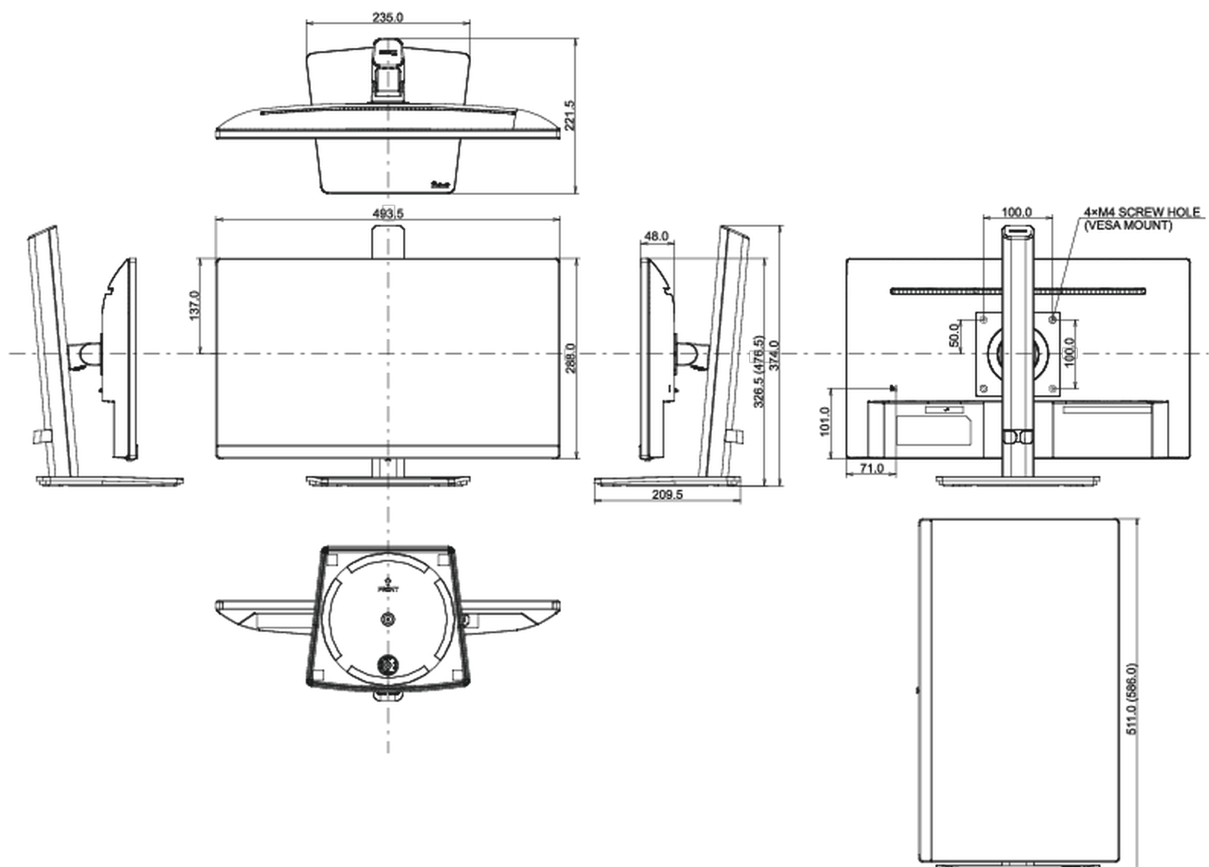

Cable management system

yes

05 ACCESSORIES INCLUDED

Cables

power, USB, HDMI

Other

quick start guide, safety guide

06 POWER MANAGEMENT

Power supply unit

internal

Power supply

AC AC - 100V, 240V, 50Hz

Power usage

13W typical, 0.5W stand by, 0.3W off mode

07 SUSTAINABILITY

Regulations

CE, TÜV-Bauart, VCCI-B, PSE, RoHS support, ErP, WEEE, REACH, UKCA

Energy efficiency class (Regulation (EU) 2017/1369)

D

EPEAT

*registration varies by country, go to www.epeat.net for details

REACH SVHC

above 0.1%: Lead

08 DIMENSIONS / WEIGHT

Product dimensions W x H x D

493.5 x 326.5 (476.5) x 221.5mm

Box dimensions W x H x D

615 x 125 x 400mm

Weight (without box)

4.2kg

Weight (with box)

5.0kg

EAN code

4948570120789