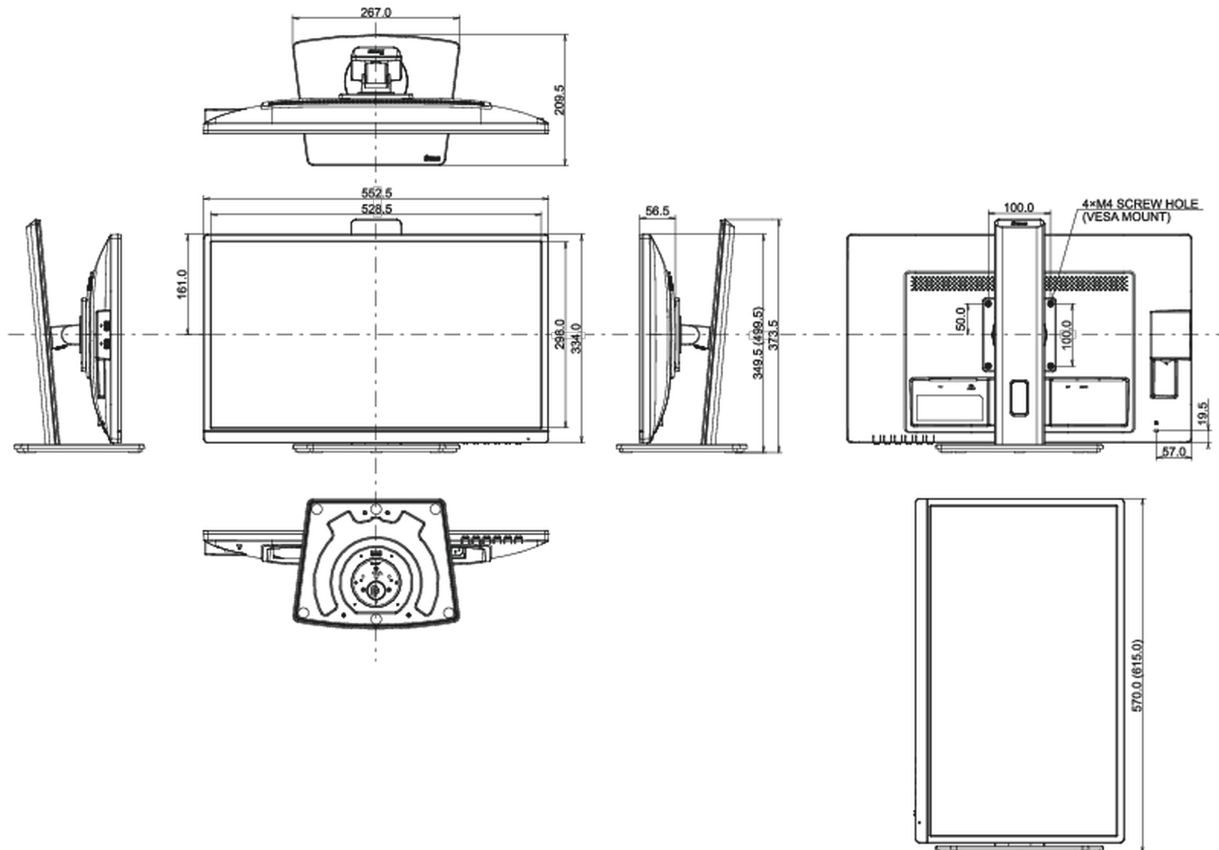

01 DISPLAY CHARACTERISTICS

Diagonal	23.8", 60.5cm
Panel	VA LED, matte finish
Native resolution	1920 x 1080 @75Hz (2.1 megapixel Full HD)
Aspect ratio	16:9
Panel brightness	250 cd/m ²
Static contrast	3 000:1
Advanced contrast	80M:1
Response time (GTG)	4ms
Viewing zone	horizontal/vertical: 178°/178°, right/left: 89°/89°, up/down: 89°/89°
Colour support	16.7mIn (sRGB: 99%; NTSC: 72%)
Horizontal Sync	30 - 80kHz
Viewable area W x H	527 x 296.5mm, 20.7 x 11.7"
Pixel pitch	0.275mm
Colour	matte, black

04 MECHANICAL

Display position adjustments	height, pivot (rotation), swivel, tilt
Height adjustment	150mm
Rotation (PIVOT function)	90°
Swivel stand	90°; 45° left; 45° right
Tilt angle	23° up; 5° down
VESA mounting	100 x 100mm
Cable management system	yes

05 ACCESSORIES INCLUDED

Cables	power, USB, HDMI
Other	quick start guide, safety guide

06 POWER MANAGEMENT

Power supply unit	internal
Power supply	AC 100 - 240V, 50/60Hz
Power usage	18W typical, 0.5W stand by, 0.3W off mode

08 DIMENSIONS / WEIGHT

Product dimensions W x H x D	552.5 x 349 (499.5) x 209.5mm
Box dimensions W x H x D	627 x 420 x 162mm
Weight (without box)	5.5kg
Weight (with box)	6.8kg
EAN code	4948570121564

All trademarks and registered trademarks acknowledged. E & O E. Specification subject to change without notice. All LCD's comply with ISO-9241-307:2008 in connection with pixel defects.