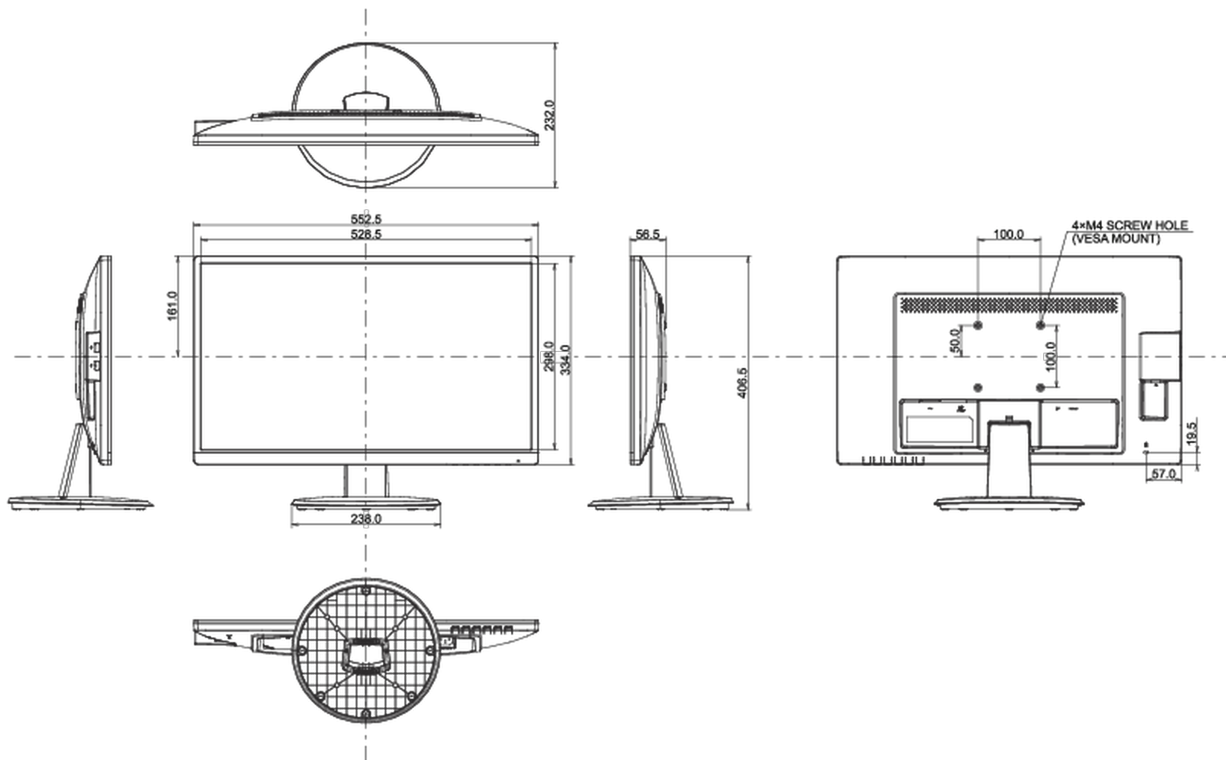

## 08 DIMENSIONS / WEIGHT

Product dimensions W x H x D	552.5 x 406.5 x 232mm
Box dimensions W x H x D	622 x 120 x 410mm
Weight (without box)	3.9kg
Weight (with box)	5.0kg
EAN code	4948570121557

All trademarks and registered trademarks acknowledged. E & O E. Specification subject to change without notice. All LCD's comply with ISO-9241-307:2008 in connection with pixel defects.