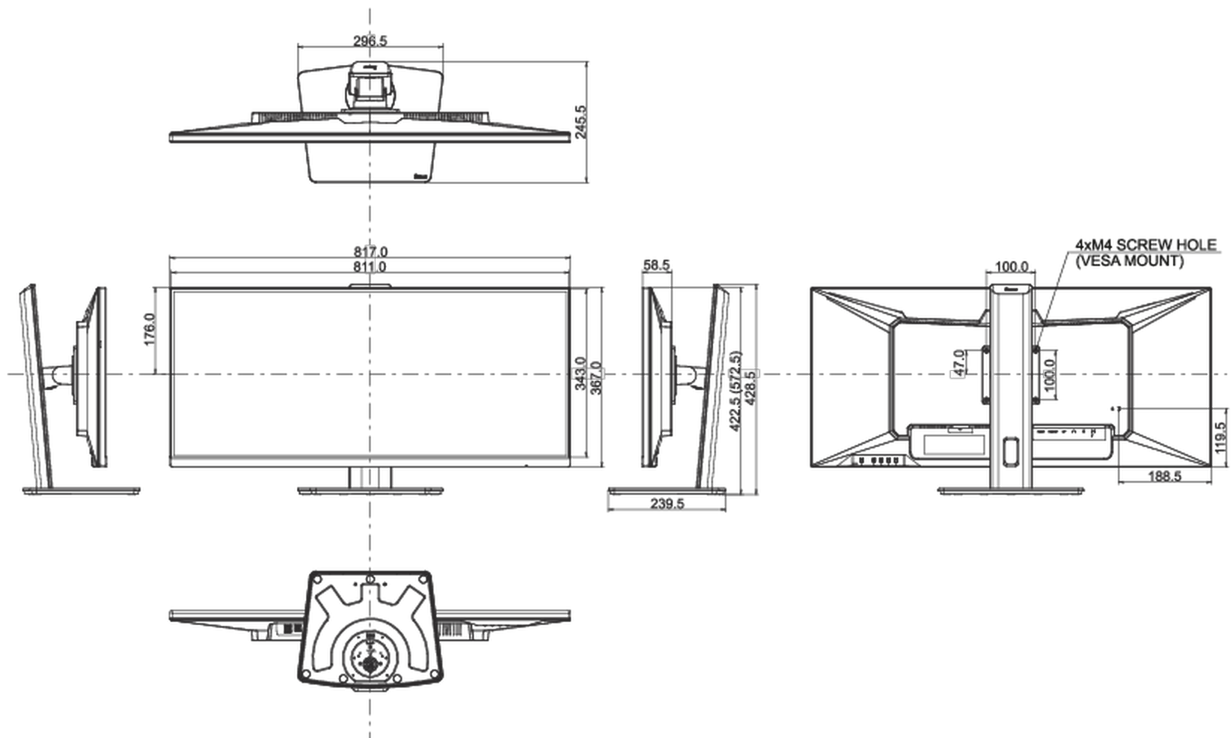

## 04 MECHANICAL

Display position adjustments	height, swivel, tilt
Height adjustment	150mm
Swivel stand	90°; 45° left; 45° right
Tilt angle	23° up; 5° down
VESA mounting	100 x 100mm
Cable management system	yes

## 08 DIMENSIONS / WEIGHT

Product dimensions W x H x D	817 x 422.5 (572.5) x 245.5mm
Box dimensions W x H x D	900 x 188 x 456mm
Weight (without box)	9.4kg
Weight (with box)	12.4kg
EAN code	4948570121359