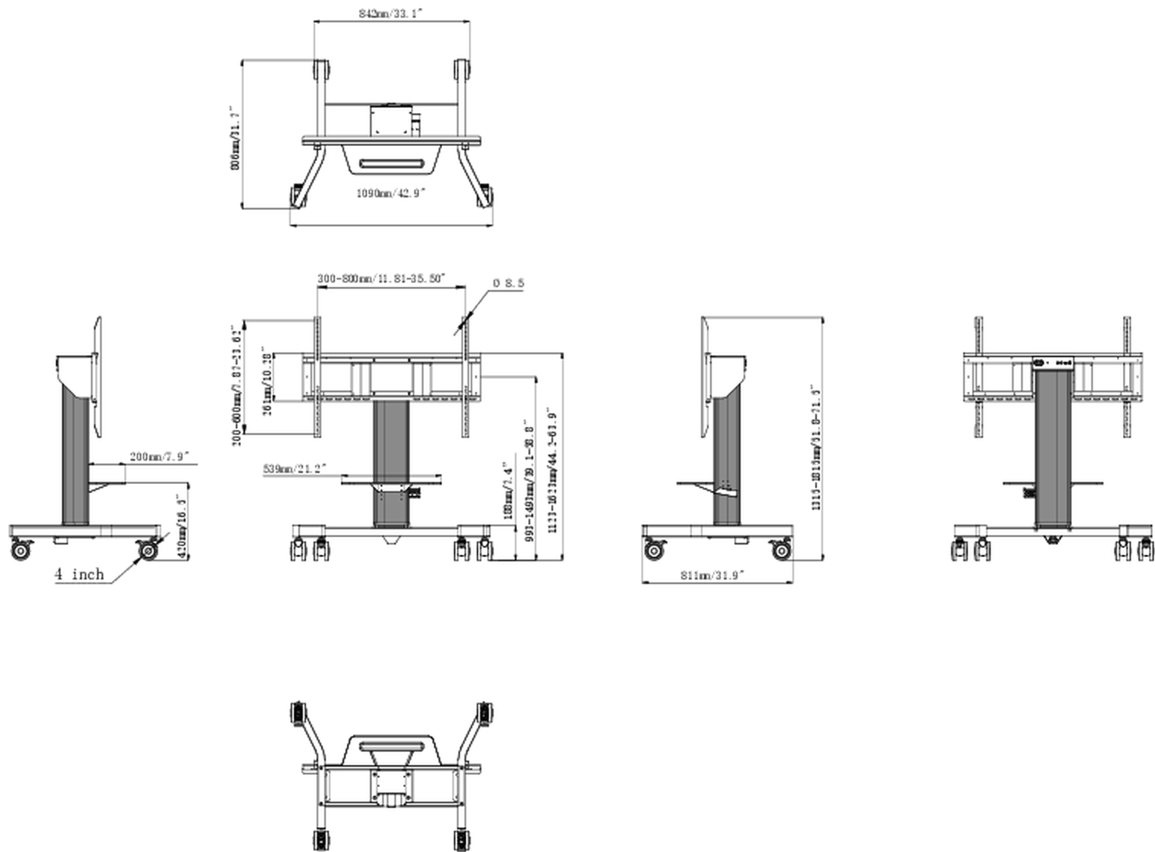

Single column electric floor lift on wheels with easy mount brackets and laptop shelf

An anti-collision, motorized trolley for touch screens up to VESA 800x600mm. This product is unique because of its screen size and easy mount with "pull & release" brackets. This mobile stand with electrical height adjustment provides and silent height adjustment.

The 4-inch muting castor omni directional wheels make it easy and save to move the car around. The integrated screen bracket containing most VESA patterns, making it suitable for almost every display. Max supported display size is 86", max weight is 100kg.

01 TECHNIKAI PARAMÉTEREK

Képernyők száma	1
Képernyő mérete	43" - 65"
Magasság beállítása	500mm, Centre of the screen is 991 - 1491mm
Maximális teherbírás	100kg / monitor
VESA minimum	300 x 200mm
VESA maximum	800 x 600mm
Extra	Laptop shelf, "pull & release" mounting brackets, 4-inch muting castor omni directional wheels

02 MÉRETEK / SÚLY

Termék méretei Sz x H x M 1090 x 1815 x 806mm

Doboz mértéi Sz x H x M 1100 x 270 x 620mm

Súly (doboz nélkül) 41.8kg

Súly (dobozzal) 45.7kg

EAN kód 4948570033102

All trademarks and registered trademarks acknowledged. E & O E. Specification subject to change without notice. All LCD's comply with ISO-9241-307:2008 in connection with pixel defects.