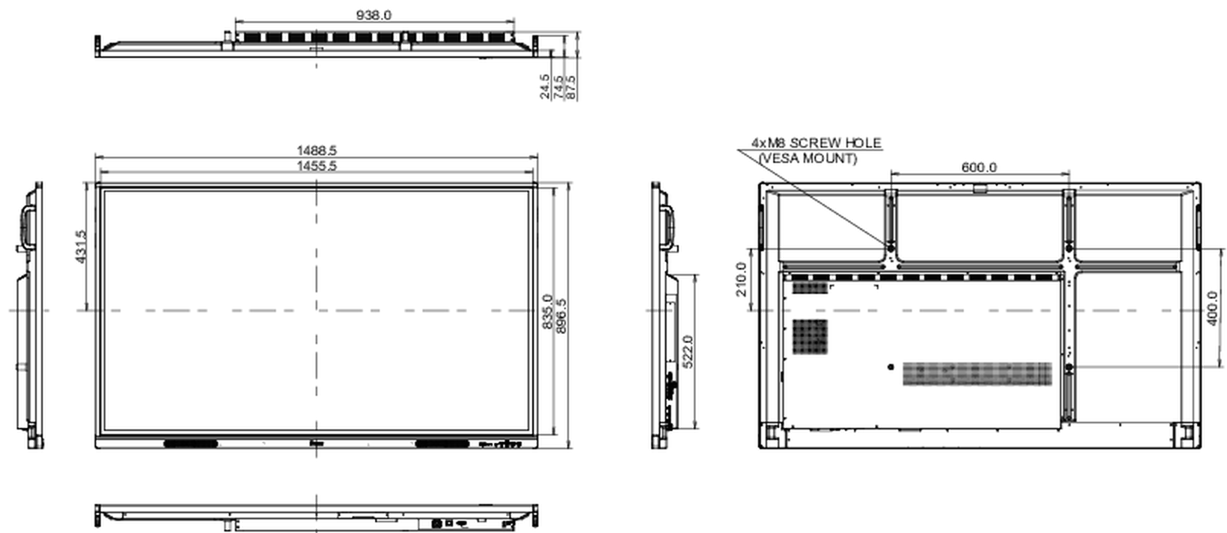

## 10 DIMENSIONS / WEIGHT

<b>Product dimensions W x H x D</b>	1488 x 897 x 87mm
<b>Box dimensions W x H x D</b>	1628 x 1005 x 208mm
<b>Weight (without box)</b>	35kg
<b>Weight (with box)</b>	44.7kg
<b>EAN code</b>	4948570121830