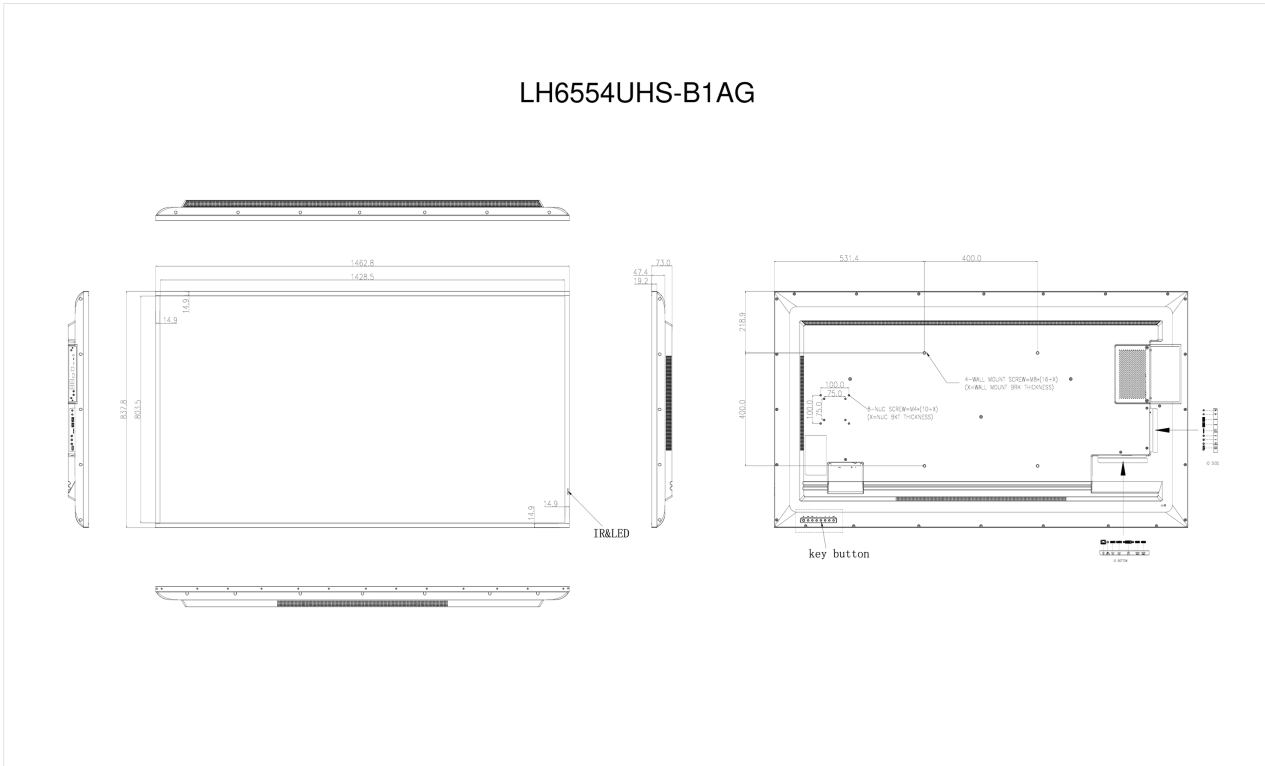

LH6554UHS-B1AG

All trademarks and registered trademarks acknowledged. E & O E. Specification subject to change without notice. All LCD's comply with ISO-9241-307:2008 in connection with pixel defects.

© IIYAMA CORPORATION. ALL RIGHTS RESERVED