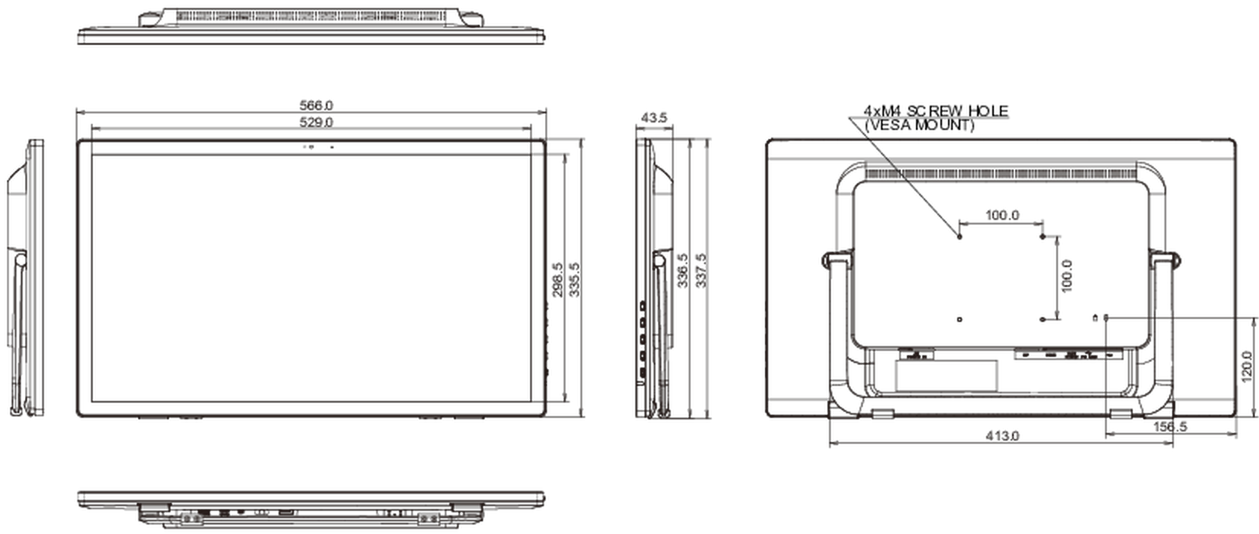

## 10 MÉRETEK / SÚLY

Termék méretei Sz x H x M	566 x 337.5 x 43.5mm
Súly (doboz nélkül)	4.4kg
EAN kód	4948570118960

All trademarks and registered trademarks acknowledged. E & O E. Specification subject to change without notice. All LCD's comply with ISO-9241-307:2008 in connection with pixel defects.