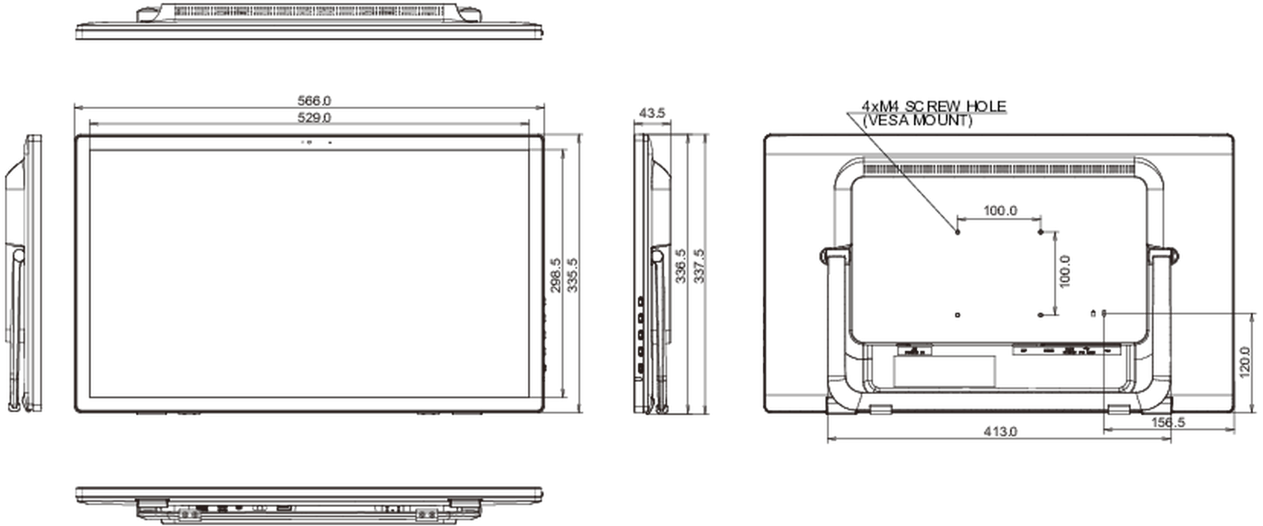

## 09 ÖLÇÜLER / AĞIRLIK

Ürün boyutları G x Y x D 566 x 337.5 x 43.5mm

Ağırlık (kutu hariç) 4.4kg

EAN kodu 4948570118960

All trademarks and registered trademarks acknowledged. E & O E. Specification subject to change without notice. All LCD's comply with ISO-9241-307:2008 in connection with pixel defects.