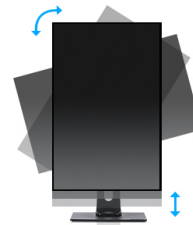

22" Full HD monitor with VA panel and a height adjustable stand

The ProLite XUB2294HSU featuring VA panel technology guarantees accurate and consistent colour reproduction with wide viewing angles. Input configuration including HDMI, DisplayPort and a USB hub assure compatibility with many platforms. The 150mm ergonomic height adjustable stand with pivot function allows you to easily adjust the monitor position to your preferences making it a solid solution for both home and the office.

VA

VA panel technology offers higher contrast, darker blacks and much better viewing angles than standard TN technology. The screen will look good no matter what angle you look at it.

HAS (150mm) + Pivot (rotation both sides)

With a height adjustable stand you will create an ergonomic work posture and position that meets all health and safety requirements. This will not only prevent any health issues but will also increase your productivity. The pivot function allows the screen to rotate from landscape to portrait orientation. This functionality can be useful if the application requires more height than width.

01 DISPLAY CHARACTERISTICS

Design	3-side borderless
Diagonal	21.5", 54.5cm
Panel	VA, matte finish
Native resolution	1920 x 1080 @75Hz (2.1 megapixel Full HD)
Aspect ratio	16:9
Panel brightness	250 cd/m ²
Static contrast	3000:1
Advanced contrast	80M:1
Response time (MPRT)	1ms
Viewing zone	horizontal/vertical: 178°/178°, right/left: 89°/89°, up/down: 89°/89°
Colour support	16.7mIn (sRGB: 99%; NTSC: 72%)
Horizontal Sync	30 - 85kHz
Viewable area W x H	478.7 x 260.3mm, 18.8 x 10.2"
Pixel pitch	0.249mm
Colour	matte, white