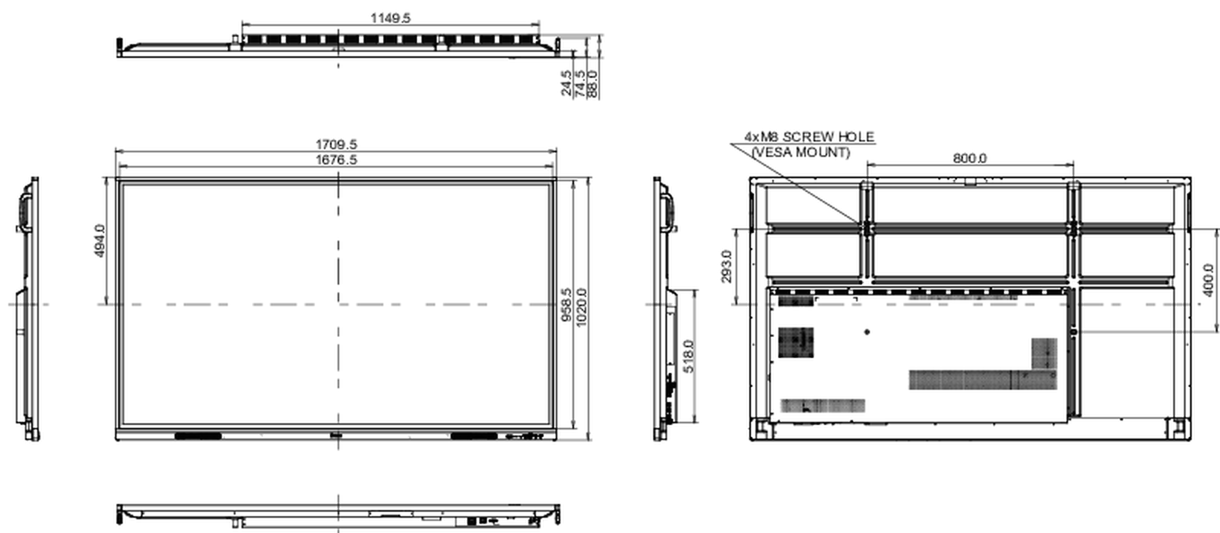

## 10 DIMENSIONS / WEIGHT

<b>Product dimensions W x H x D</b>	1709 x 1020 x 88mm
<b>Box dimensions W x H x D</b>	1863 x 1140 x 225mm
<b>Weight (without box)</b>	47kg
<b>Weight (with box)</b>	60.6kg
<b>EAN code</b>	4948570121847