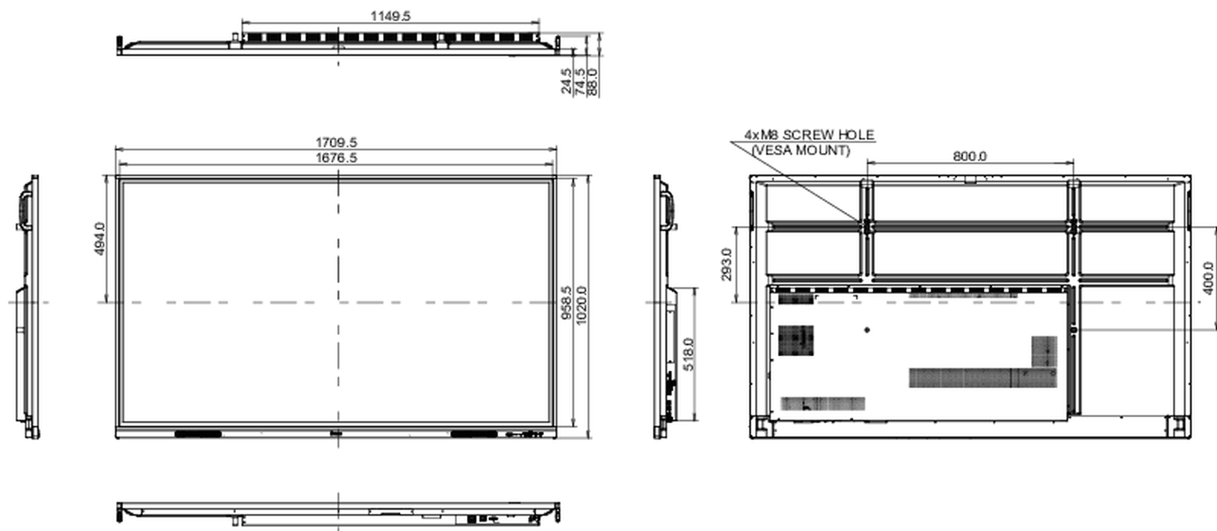

09 ODRŽIVOST

Propisi

CB, CE, TÜV-Bauart, EAC, RoHS podrška, ErP, WEEE, REACH

REACH SVHC

iznad 0.1%: Olova

10 DIMENZIJE / TEŽINA

Dimenzije proizvoda Š x V x D

1709 x 1020 x 88mm

Dimenzije kutije Š x V x D

1863 x 1140 x 225mm

Težina (bez kutije)

47kg

Težina (sa kutijom)

60.6kg

EAN kod

4948570121847

All trademarks and registered trademarks acknowledged. E & O E. Specification subject to change without notice. All LCD's comply with ISO-9241-307:2008 in connection with pixel defects.

© IYAMA CORPORATION. ALL RIGHTS RESERVED