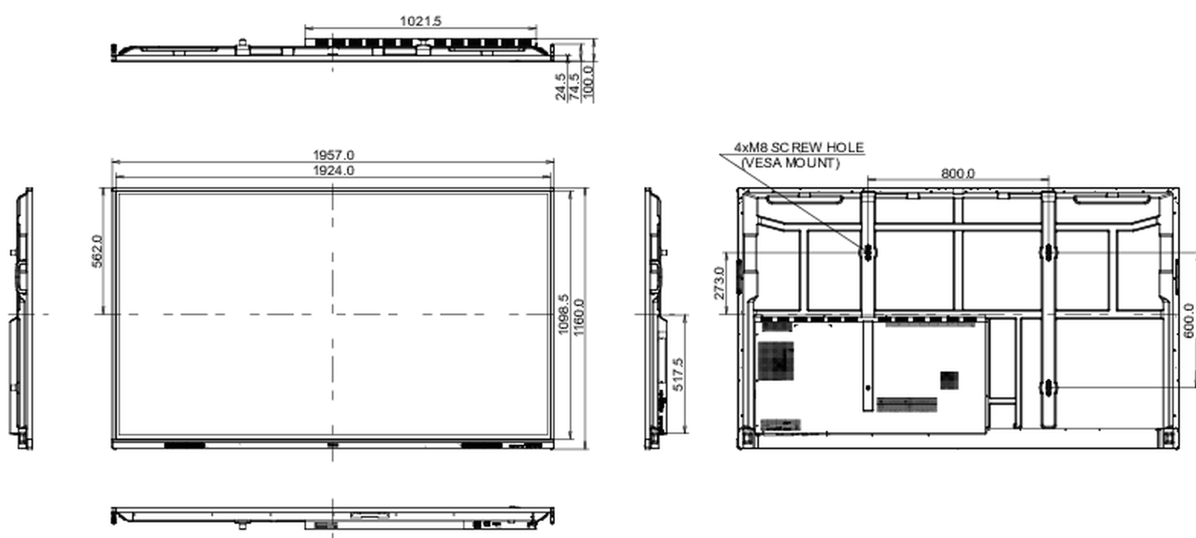

10 DIMENZIJE / TEŽINA

Dimenzije proizvoda Š x V x D 1957 x 1160 x 100mm

Dimenzije kutije Š x V x D 2110 x 1283 x 225mm

Težina (bez kutije) 58.6kg

Težina (sa kutijom) 75.9kg

EAN kod 4948570121854

All trademarks and registered trademarks acknowledged. E & O E. Specification subject to change without notice. All LCD's comply with ISO-9241-307:2008 in connection with pixel defects.