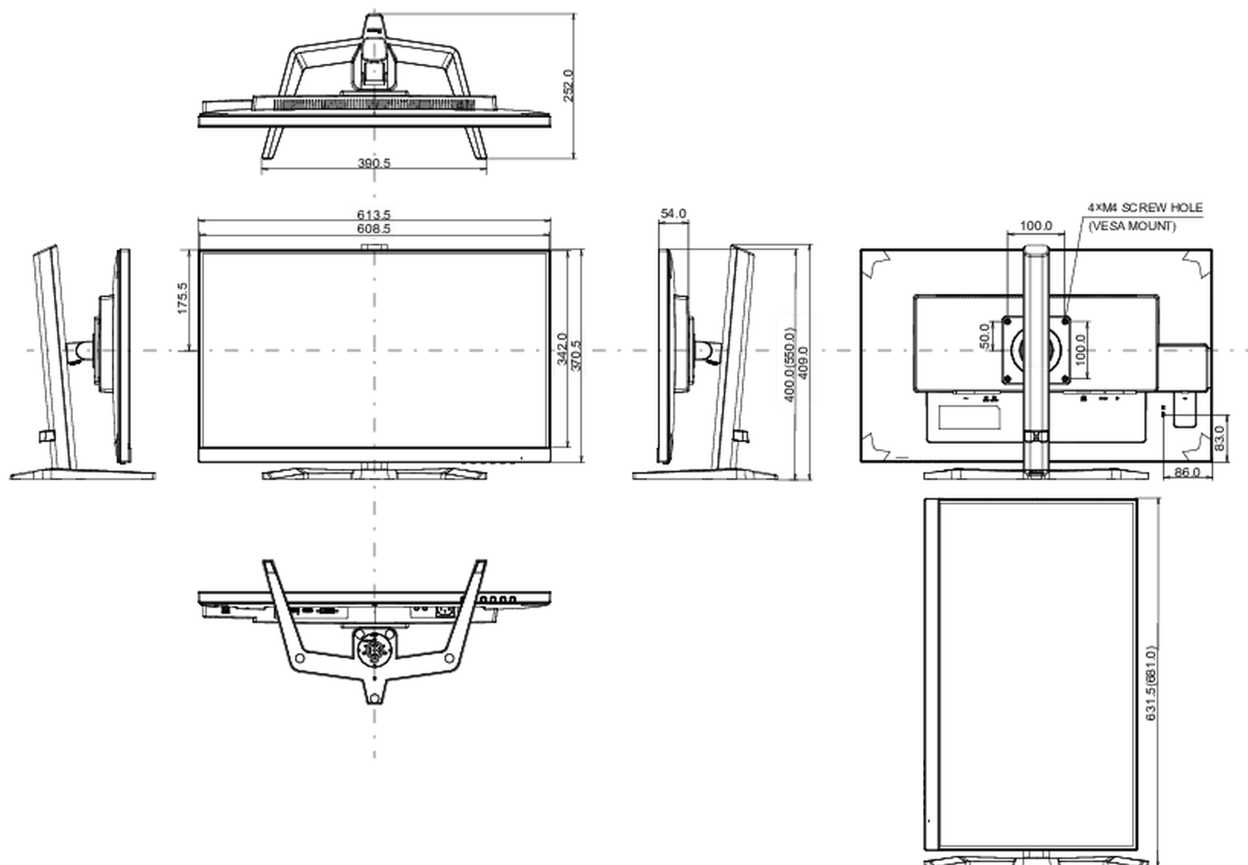

## 08 DIMENZIJE / TEŽINA

Dimenzije proizvoda Š x V x D	613.5 x 400 (550) x 252mm
Težina (bez kutije)	5.8kg
EAN kod	4948570121991

*All trademarks and registered trademarks acknowledged. E & O E. Specification subject to change without notice. All LCD's comply with ISO-9241-307:2008 in connection with pixel defects.*