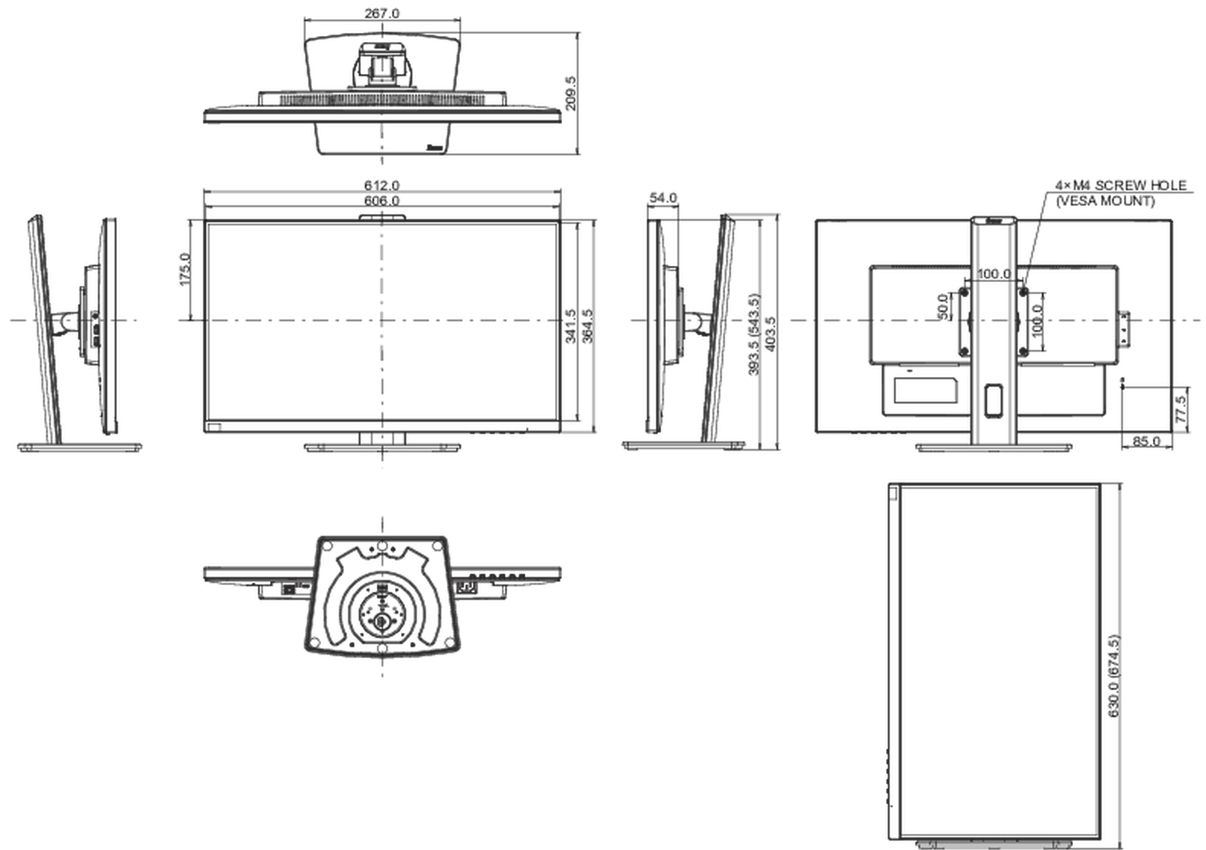

08 DIMENZIJE / TEŽINA

Dimenzije proizvoda Š x V x D 612 x 393.5 (543.5) x 209.5mm

Dimenzije kutije Š x V x D 693 x 170 x 440mm

Težina (bez kutije) 6.6kg

Težina (sa kutijom) 7.0kg

EAN kod 4948570121786

All trademarks and registered trademarks acknowledged. E & O E. Specification subject to change without notice. All LCD's comply with ISO-9241-307:2008 in connection with pixel defects.