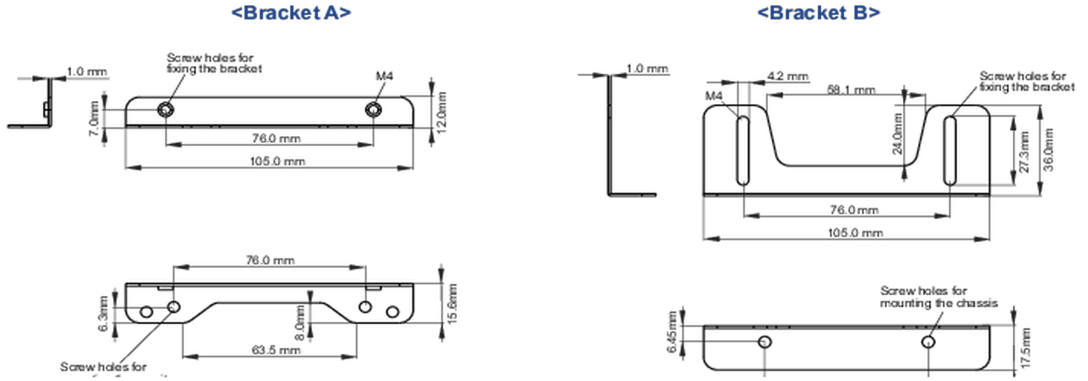

● Bracket dimensions

<Bracket A>

<Bracket B>

02 ÖLÇÜLER / AĞIRLIK

● Bracket dimensions**03 İLGİLİ BİLGİ**

İlgili ürünler

[ProLite TF1615MC-B1](#)

All trademarks and registered trademarks acknowledged. E & O E. Specification subject to change without notice. All LCD's comply with ISO-9241-307:2008 in connection with pixel defects.