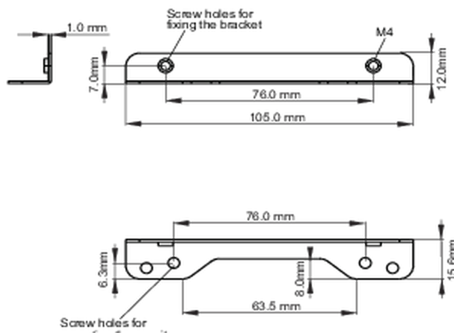

● Bracket dimensions

<Bracket A>

<Bracket B>

02 ÖLÇÜLER / AĞIRLIK

● Bracket dimensions**03 İLGİLİ BİLGİ**

İlgili ürünler

[ProLite TF1615MC-B1](#)

All trademarks and registered trademarks acknowledged. E & O E. Specification subject to change without notice. All LCD's comply with ISO-9241-307:2008 in connection with pixel defects.