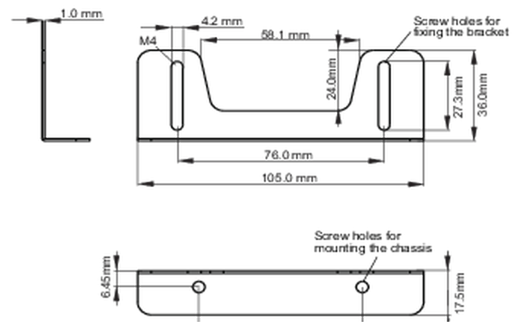

● Bracket dimensions

<Bracket A>

<Bracket B>

02 ÖLÇÜLER / AĞIRLIK

● Bracket dimensions**03 İLGİLİ BİLGİ**

İlgili ürünler

[ProLite TF1615MC-B1](#)

All trademarks and registered trademarks acknowledged. E & O E. Specification subject to change without notice. All LCD's comply with ISO-9241-307:2008 in connection with pixel defects.