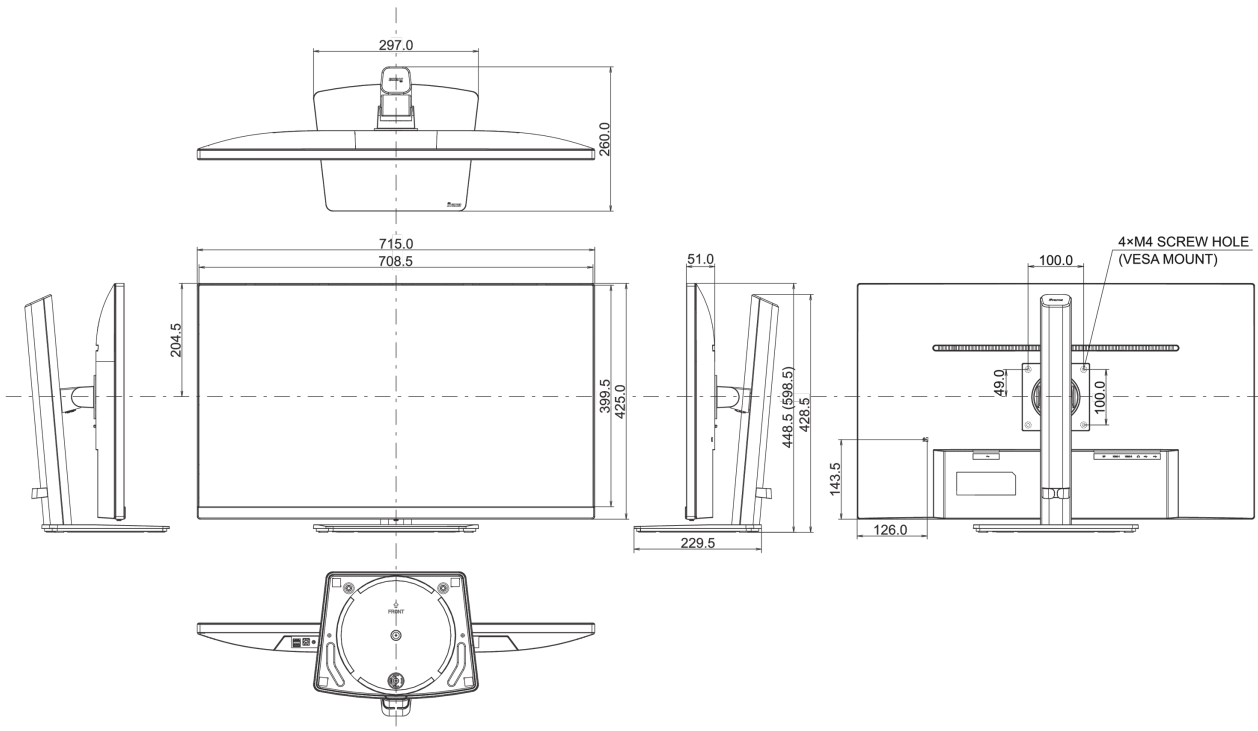

Design	3-side borderless
Diagonal	31.5", 80cm
Panel	VA matrix, matte finish
Native resolution	2560 x 1440 @75Hz (3.7 megapixel WQHD)
Aspect ratio	16:9
Panel brightness	250 cd/m ²
Static contrast	3000:1
Advanced contrast	80M:1
Response time (GTG)	4ms
Viewing zone	horizontal/vertical: 178°/178°, right/left: 89°/89°, up/down: 89°/89°
Colour support	16.7mIn (sRGB: 96%; NTSC: 72%)
Horizontal Sync	30 - 120kHz
Viewable area W x H	697.3 x 392.3mm, 27.5 x 15.4"
Pixel pitch	0.272mm
Colour	matte, black

04 MECHANICAL

Display position adjustments	height, swivel, tilt
Height adjustment	150mm
Swivel stand	90°; 45° left; 45° right
Tilt angle	23° up; 5° down
VESA mounting	100 x 100mm
Cable management system	yes

07 SUSTAINABILITY

Regulations	CE, TÜV-Bauart, VCCI-B, PSE, RoHS support, ErP, WEEE, REACH, UKCA
Energy efficiency class (Regulation (EU) 2017/1369)	G
REACH SVHC	above 0.1%: Lead

08 DIMENSIONS / WEIGHT

Product dimensions W x H x D	715 x 448.5 (598.5) x 260mm
Box dimensions W x H x D	802 x 487 x 146mm
Weight (without box)	7.9kg
Weight (with box)	9.7kg
EAN code	4948570120864