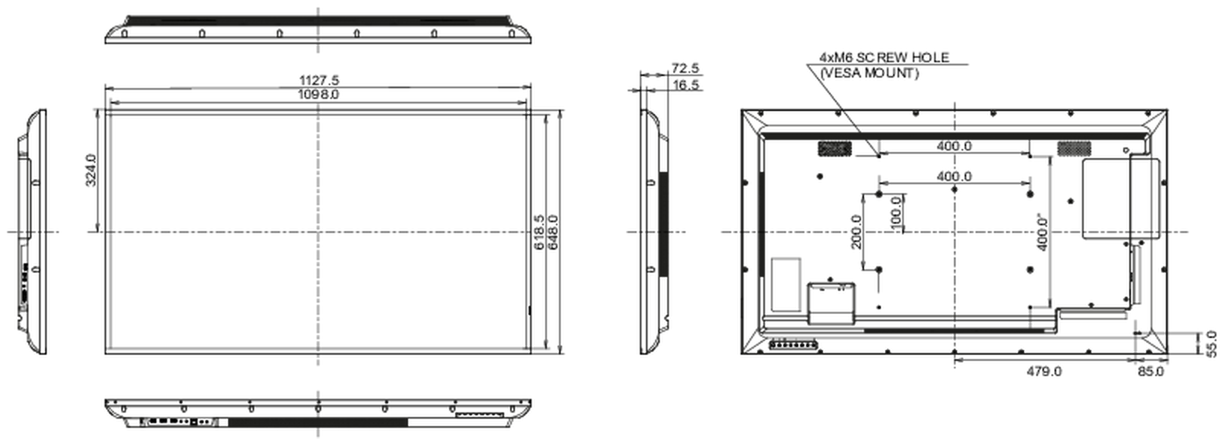

Producto dimensiones W x H x D	1127.6 x 648.2 x 72.5mm
Dimensiones de la caja (ancho x alto x fondo)	1245 x 790 x 148mm
Peso (sin caja)	13.2kg
Peso (con caja)	17.9kg
Código EAN	4948570120949

All trademarks and registered trademarks acknowledged. E & O E. Specification subject to change without notice. All LCD's comply with ISO-9241-307:2008 in connection with pixel defects.