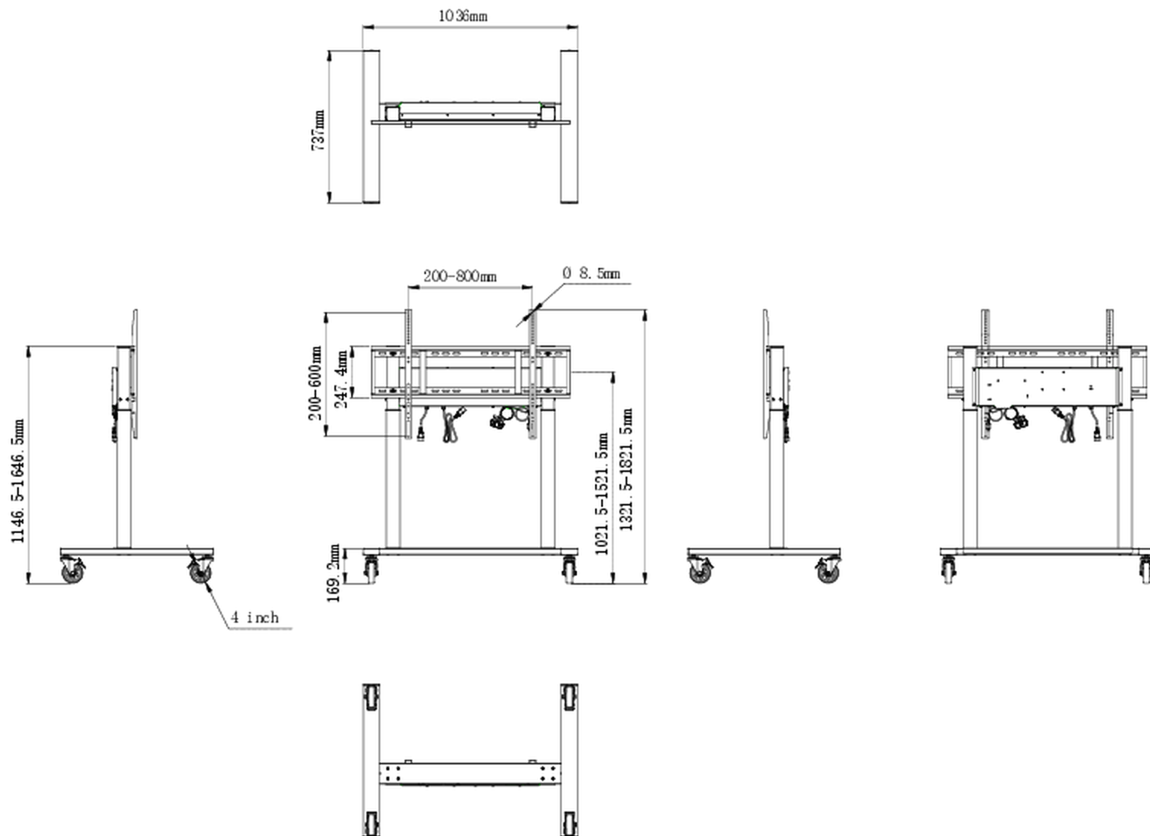

Double column electric floor lift on wheels

An anti-collision electric trolley for large format displays up to VESA 800x600mm. This product is unique because of its screen flexibility and installation ease, within just five steps the product is installed and ready for use in any meeting area.

This mobile stand with electrical 500mm height adjustment provides a continuous and silent adjustment, controlled directly from a compatible iiyama TE SERIES display or with the attached control pad. The 4-inch muting castor omni directional wheels make it easy and save to move the car around. The integrated screen bracket supports most VESA patterns, making this floor lift suitable for every display up to 86" with a max. weight of 80kg.

01 TECHNIKAI PARAMÉTEREK

Magasság beállítása	500mm, Centre of the screen is 1021.5 - 1521.5mm
Maximális teherbírás	80kg / monitor
VESA maximum	800 x 600mm
Extra	cable clips, customized cables (USB cable, remote controller, two power extension cables)

02 MÉRETEK / SÚLY

Termék méretei Sz x H x M 1036 x 1298 to 1798 x 737mm

Doboz méretei Sz x H x M 1123 x 1123 x 132mm

Súly (doboz nélkül) 32.4kg

Súly (dobozsal) 37.1kg

EAN kód 4948570033126

All trademarks and registered trademarks acknowledged. E & O E. Specification subject to change without notice. All LCD's comply with ISO-9241-307:2008 in connection with pixel defects.