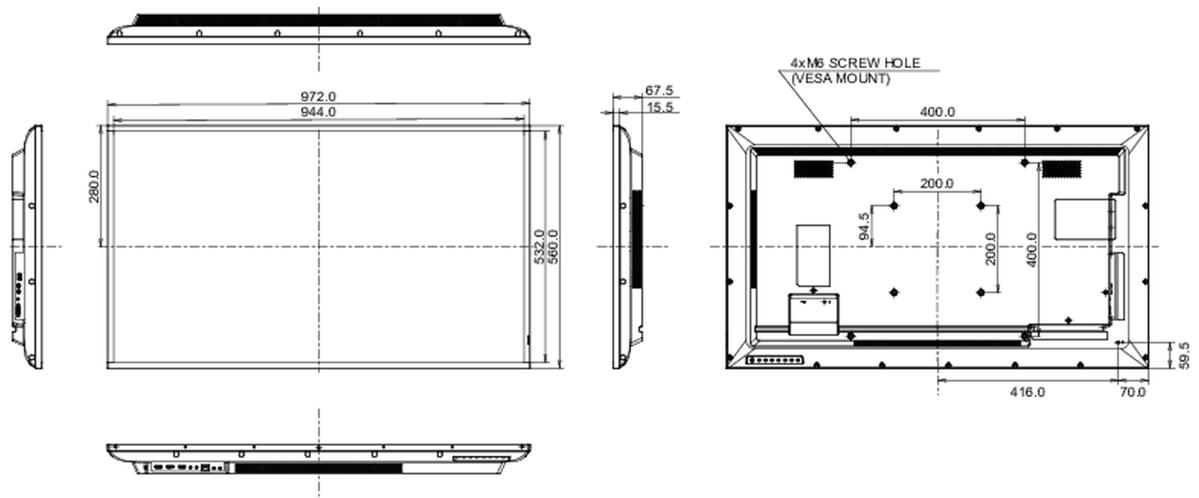

Producto dimensiones W x H x D	972 x 560 x 67.5mm
Dimensiones de la caja (ancho x alto x fondo)	1070 x 690 x 139mm
Peso (sin caja)	8.8kg
Peso (con caja)	12.3kg
Código EAN	4948570120932

All trademarks and registered trademarks acknowledged. E & O E. Specification subject to change without notice. All LCD's comply with ISO-9241-307:2008 in connection with pixel defects.