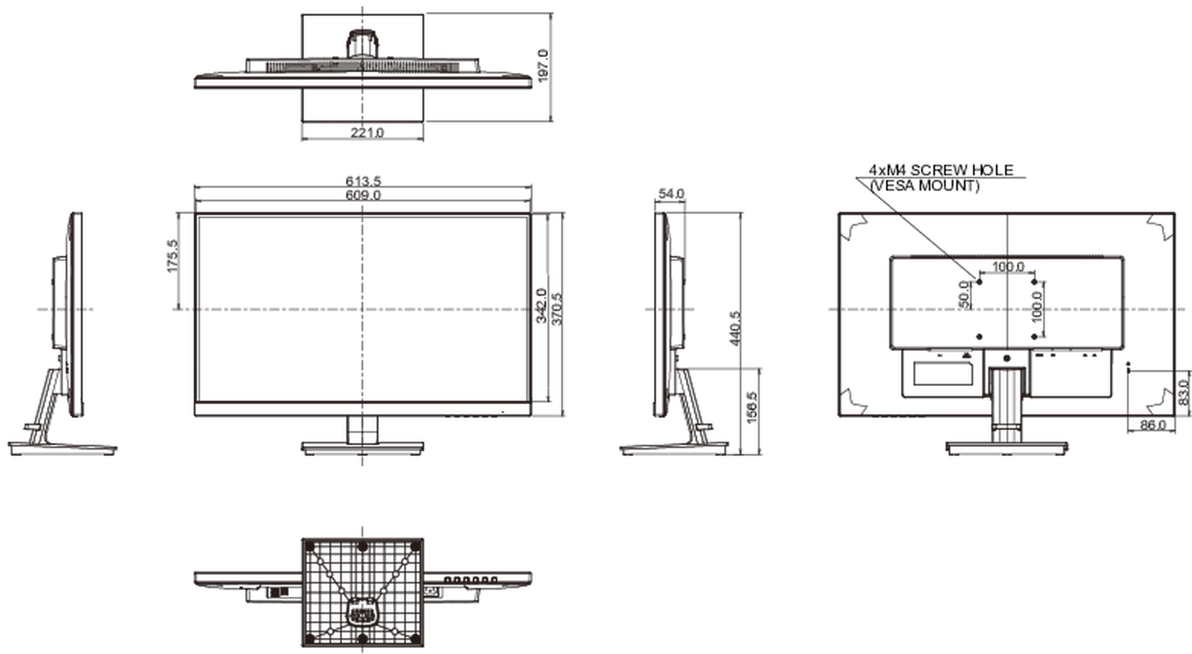

04 MECHANICAL

Display position adjustments	tilt
Tilt angle	22° up; 5° down
VESA mounting	100 x 100mm
Cable management system	yes

05 ACCESSORIES INCLUDED

Cables	power, USB, HDMI
Other	quick start guide, safety guide

08 DIMENSIONS / WEIGHT

Product dimensions W x H x D	613.5 x 440.5 x 197mm
Weight (without box)	5.4kg
EAN code	4948570118892

All trademarks and registered trademarks acknowledged. E & O E. Specification subject to change without notice. All LCD's comply with ISO-9241-307:2008 in connection with pixel defects.