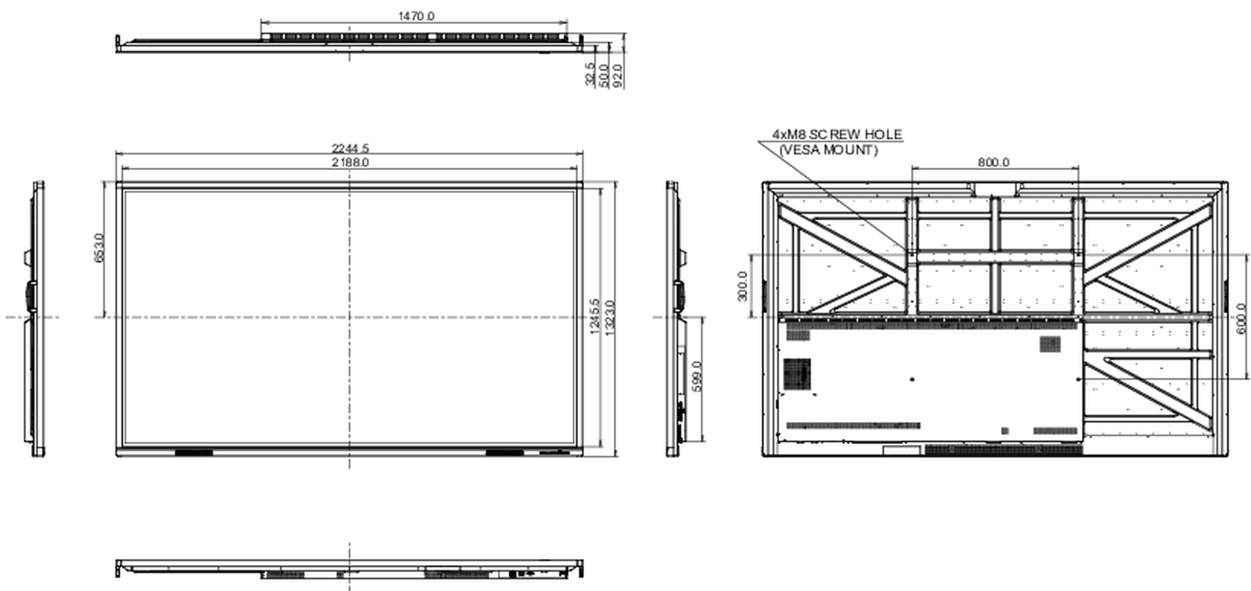

## 10 DIMENSIONS / WEIGHT

**Product dimensions W x H x D** 2245 x 1323 x 92mm

**Box dimensions W x H x D** 2406 x 1474 x 280mm

**Weight (without box)** 98.5kg

**Weight (with box)** 128.1kg

**EAN code** 4948570122875