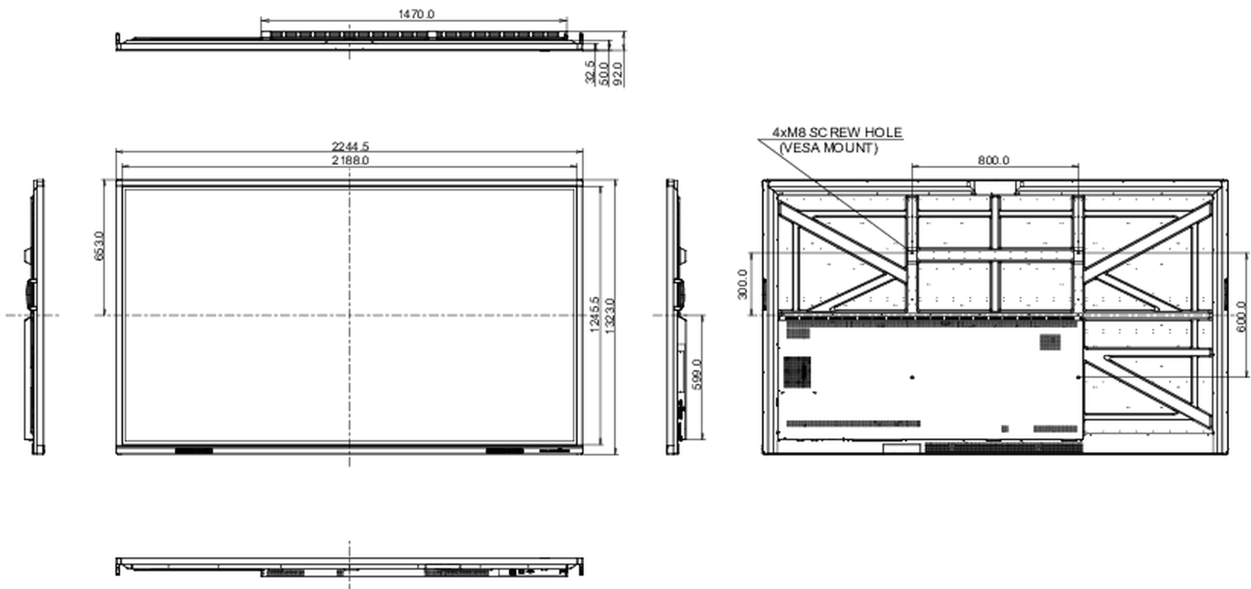

## 10 DIMENSIONS / WEIGHT

**Product dimensions W x H x D** 2245 x 1323 x 92mm

**Box dimensions W x H x D** 2406 x 1474 x 280mm

**Weight (without box)** 98.5kg

**Weight (with box)** 128.1kg

**EAN code** 4948570122875