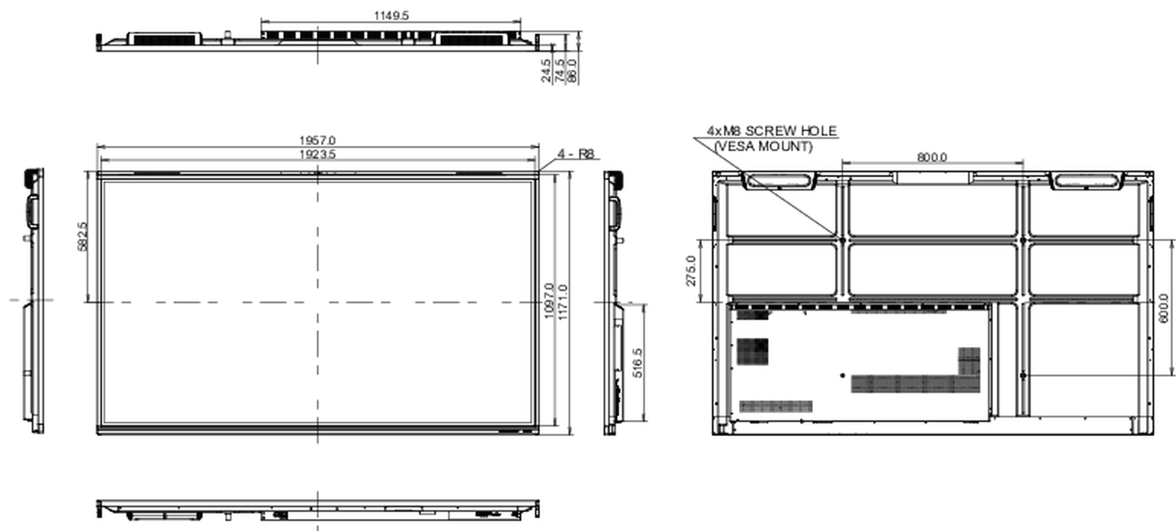

10 DIMENSIONS / WEIGHT

Product dimensions W x H x D	1957 x 1171 x 86mm
Box dimensions W x H x D	2110 x 1291 x 225mm
Weight (without box)	63.6kg
Weight (with box)	80.2kg
EAN code	4948570122042

All trademarks and registered trademarks acknowledged. E & O E. Specification subject to change without notice. All LCD's comply with ISO-9241-307:2008 in connection with pixel defects.