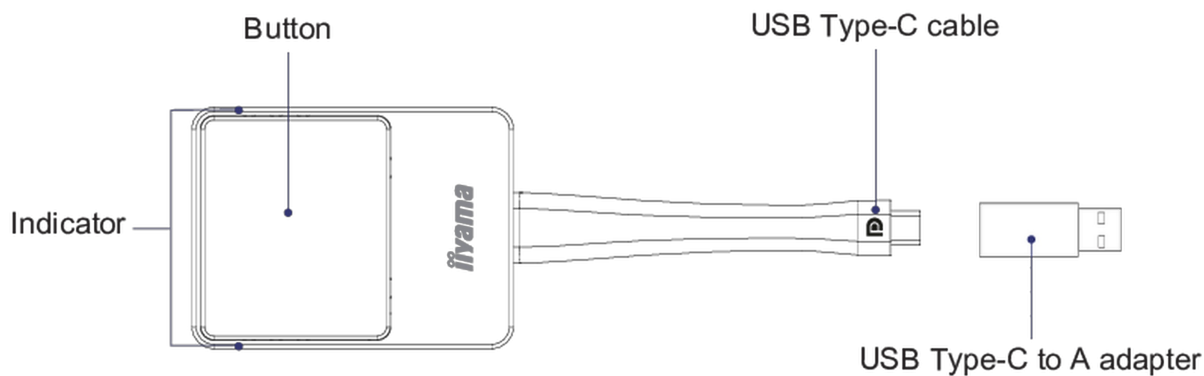

To use the dongle you need to pair it with the Android receiver. The included USB Type-C to A adapter can be used if the Android receiver doesn't have a Type-C connection.

01 DEVICE

Supported platforms	Windows, MAC, Chrome, Any OS which supports full feature Type-C
DisplayPort Out	x1 (1.2, complies with HDCP)
Audio	stereo, radio quality 16bits 48kHz
Frame rate	Up to 60 fps depending on environment (FHD) and 30 fps for 4K
Output resolution	720x480, 720x576, 1280x720, 1920x1080(1080P), 3840x2160@30Hz
Features	Included: USB type-C to A adapter (to pair devices)
Input resolution	Video: 480p, 576p, 720p, 1080p
Wireless	IEEE 802.11n, 5GHz
Data rate wireless	up to 300Mbps
Authentication protocol	WPA2 (WPA2-PSK (Pre-Shared key) / WPA2-Enterprise)
Security (encryption)	WPA2
Reach	20 m max.

02 SPECIFIKACE

Barva	stříbrná, černá
Software	Connects with EShare app version 7.3 and higher.

WP D002C

03 POWER-MANAGEMENT

Napájecí zdroj:	externí
Odběr energie:	4.5W typisch

04 UDRŽITELNOST

Předpisy	CE, RoHS support, WEEE, REACH
----------	-------------------------------

05 ROZMĚRY / HMOTNOST

Rozměry výrobku Š x V x D	57 x 175 x 17mm
Rozměry balení Š x V x D	100 x 123 x 33mm
Váha (bez balení)	0.81kg
Váha (s balením)	0.217kg
EAN code	4948570032891

WP D002C

06 ENVIRONMENTAL CONDITIONS