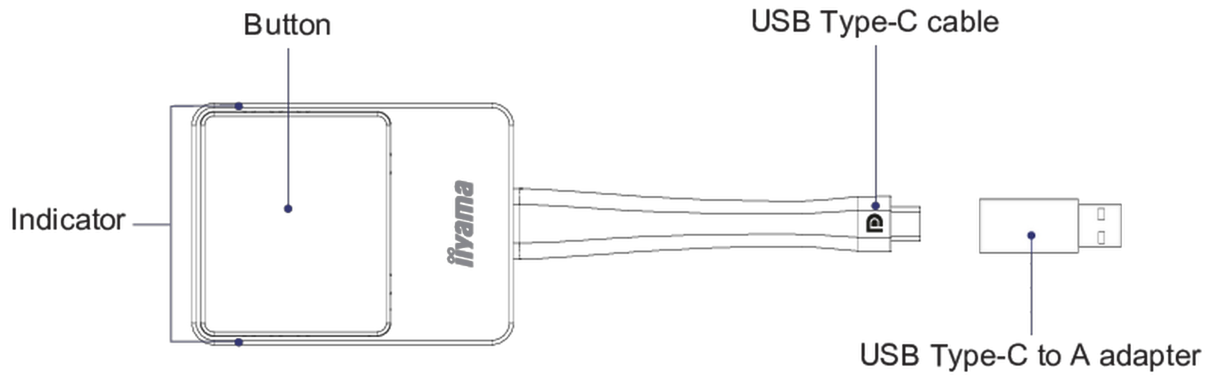

WP D002C

03 POWER-MANAGEMENT

Блок питания	внешний
Потребляемая мощность	4.5W стандарт

04 СТАНДАРТЫ

Сертификаты	CE, RoHS support, WEEE, REACH

05 РАЗМЕР / ВЕС

Размер продукта Ш x В x Г	57 x 175 x 17мм
Размер коробки Ш x В x Г	100 x 123 x 33мм
Вес (без упаковки)	0.81кг
Вес (с упаковкой)	0.217кг
EAN код	4948570032891

WP D002C